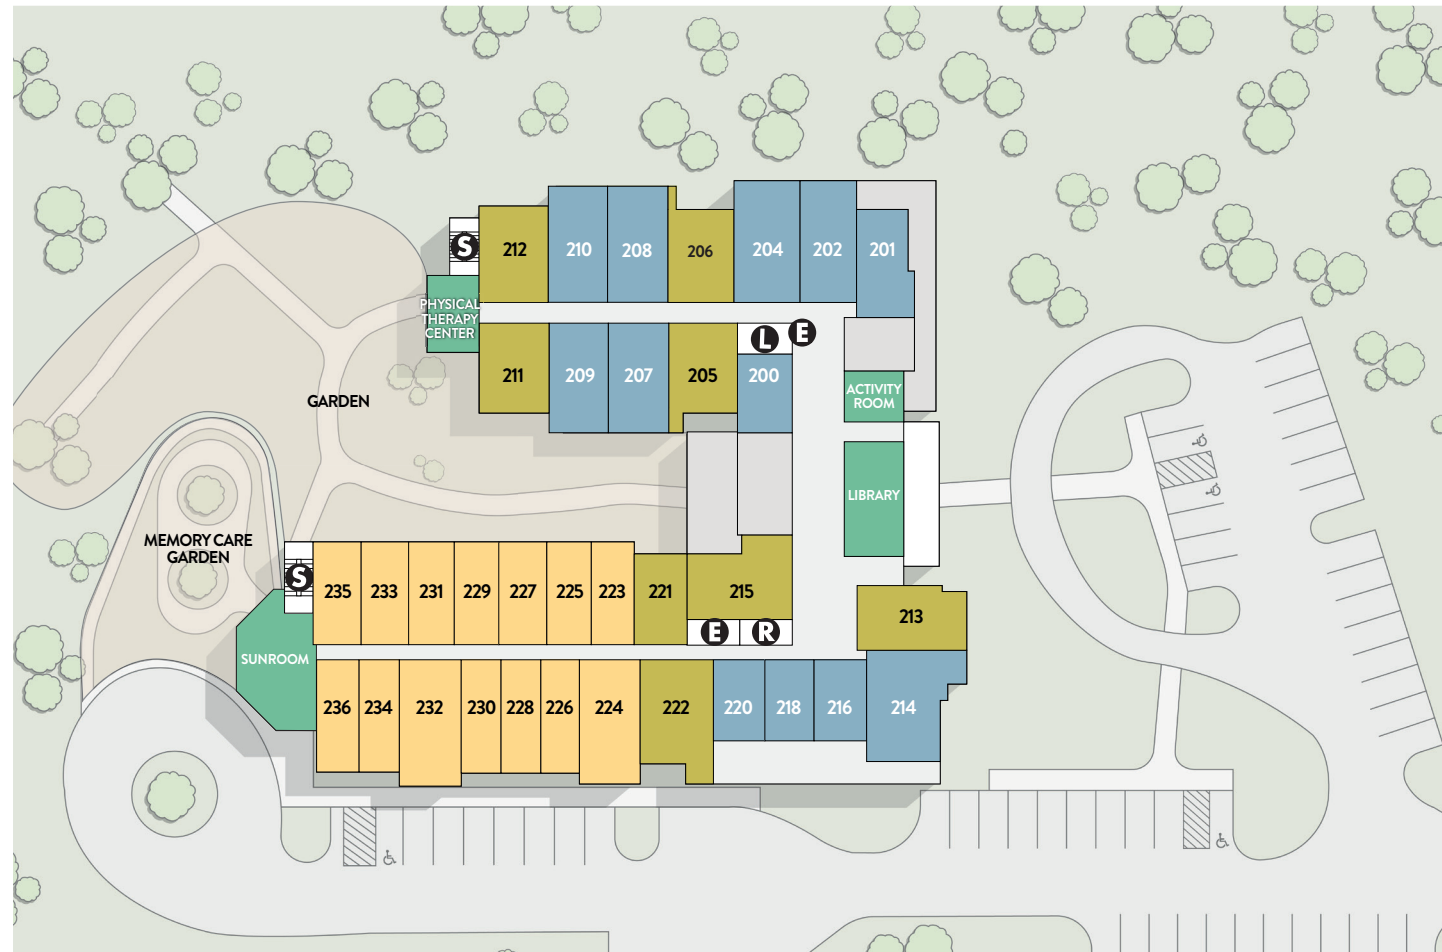

Atria Park of Tucker Site Plan

LEVEL 2

LEGEND

SUPPORTIVE LIVING

STUDIO
 ONE BEDROOM
 TWO BEDROOM
 COMMUNITY AMENITIES

E ELEVATOR
 S STAIRS
 L LAUNDRY

Atria Park OF TUCKER | AtriaTucker.com

LEGEND

SUPPORTIVE LIVING

- ONE BEDROOM
- TWO BEDROOM
- COMMUNITY AMENITIES

LIFE GUIDANCE® MEMORY CARE

- STUDIO
- ONE BEDROOM
- COMMUNITY AMENITIES

- E** ELEVATOR
- S** STAIRS
- R** RESTROOMS
- L** LAUNDRY

LEVEL 1

LEVEL 2 ON REVERSE SIDE