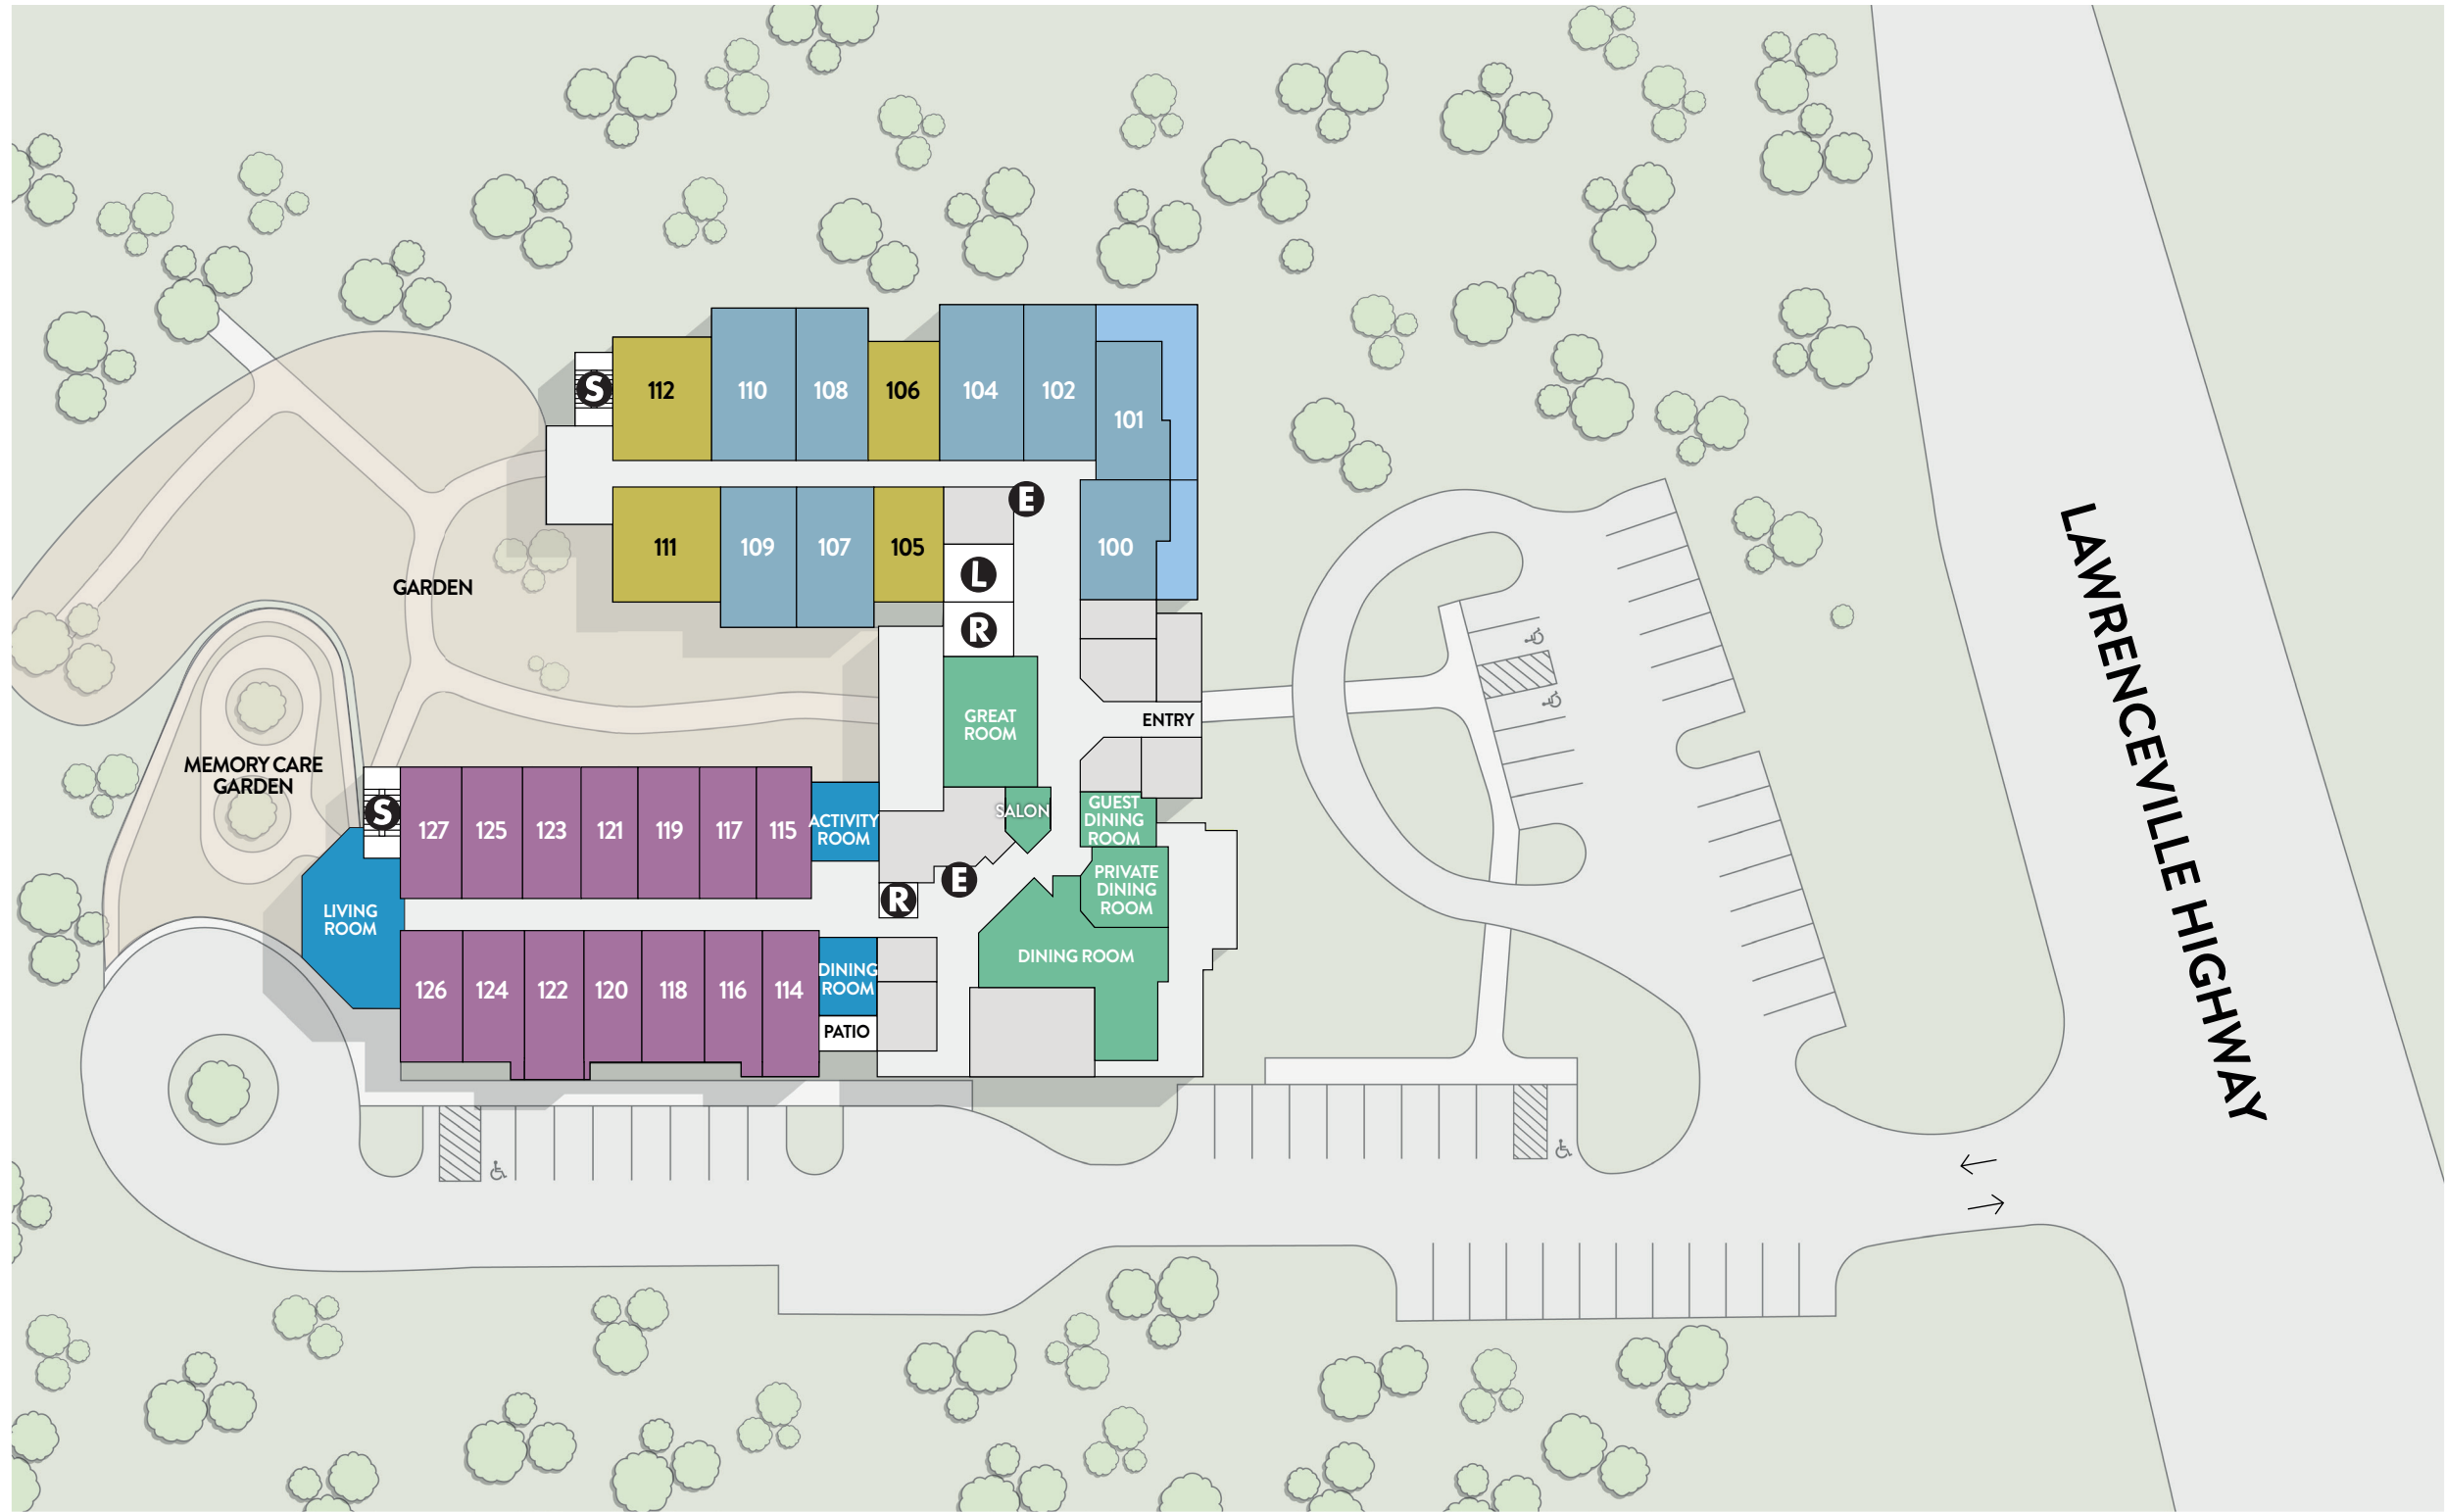

Atria Park of Tucker Site Plan

LEVEL 2

LEGEND

SUPPORTIVE LIVING

STUDIO
 ONE BEDROOM
 TWO BEDROOM
 COMMUNITY AMENITIES

E ELEVATOR
 S STAIRS
 L LAUNDRY

Atria Park OF TUCKER | AtriaTucker.com

LEGEND

SUPPORTIVE LIVING

- ONE BEDROOM
- TWO BEDROOM
- COMMUNITY AMENITIES

LIFE GUIDANCE® MEMORY CARE

- STUDIO
- ONE BEDROOM
- COMMUNITY AMENITIES

- E** ELEVATOR
- S** STAIRS
- R** RESTROOMS
- L** LAUNDRY

LEVEL 1

LEVEL 2 ON REVERSE SIDE