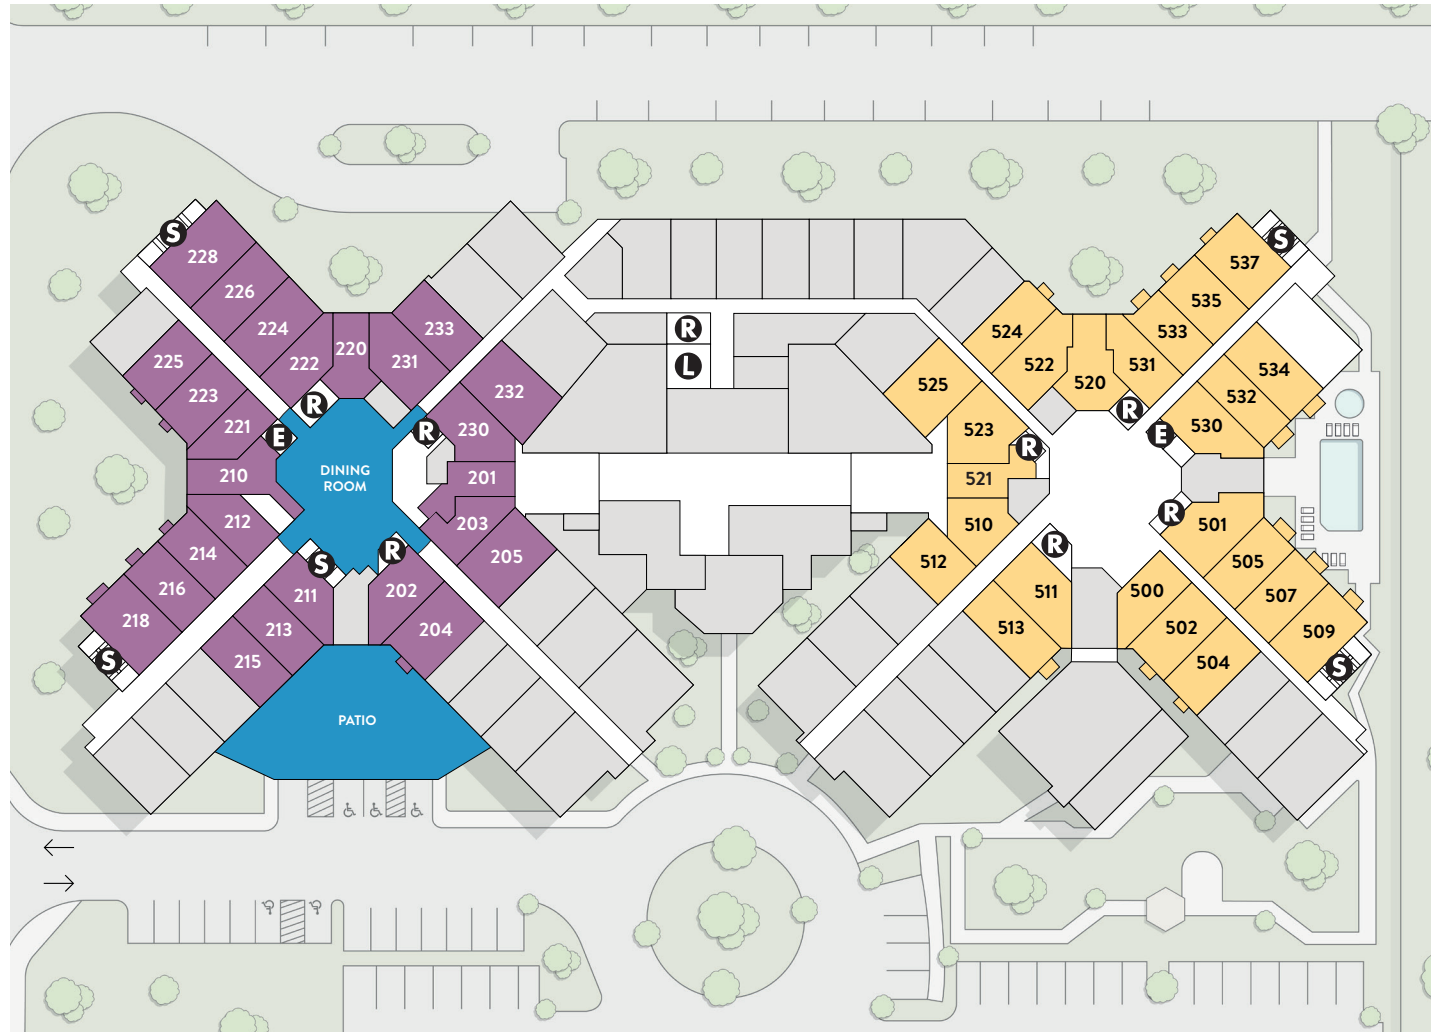

Atria Rancho Mirage Site Plan

LEVEL 2

LEGEND

INDEPENDENT & ASSISTED LIVING

STUDIO

LIFE GUIDANCE® MEMORY CARE

STUDIO

E ELEVATOR **S** STAIRS **R** RESTROOMS **L** LAUNDRY

Atria RANCHO MIRAGE | AtriaRanchoMirage.com

LEGEND

INDEPENDENT & ASSISTED LIVING

- STUDIO
- ONE BEDROOM
- SHARED SUITE
- COMMUNITY AMENITIES

- E** ELEVATOR
- S** STAIRS
- R** RESTROOMS
- L** LAUNDRY

LEVEL 1

LEVEL 2 ON
REVERSE SIDE