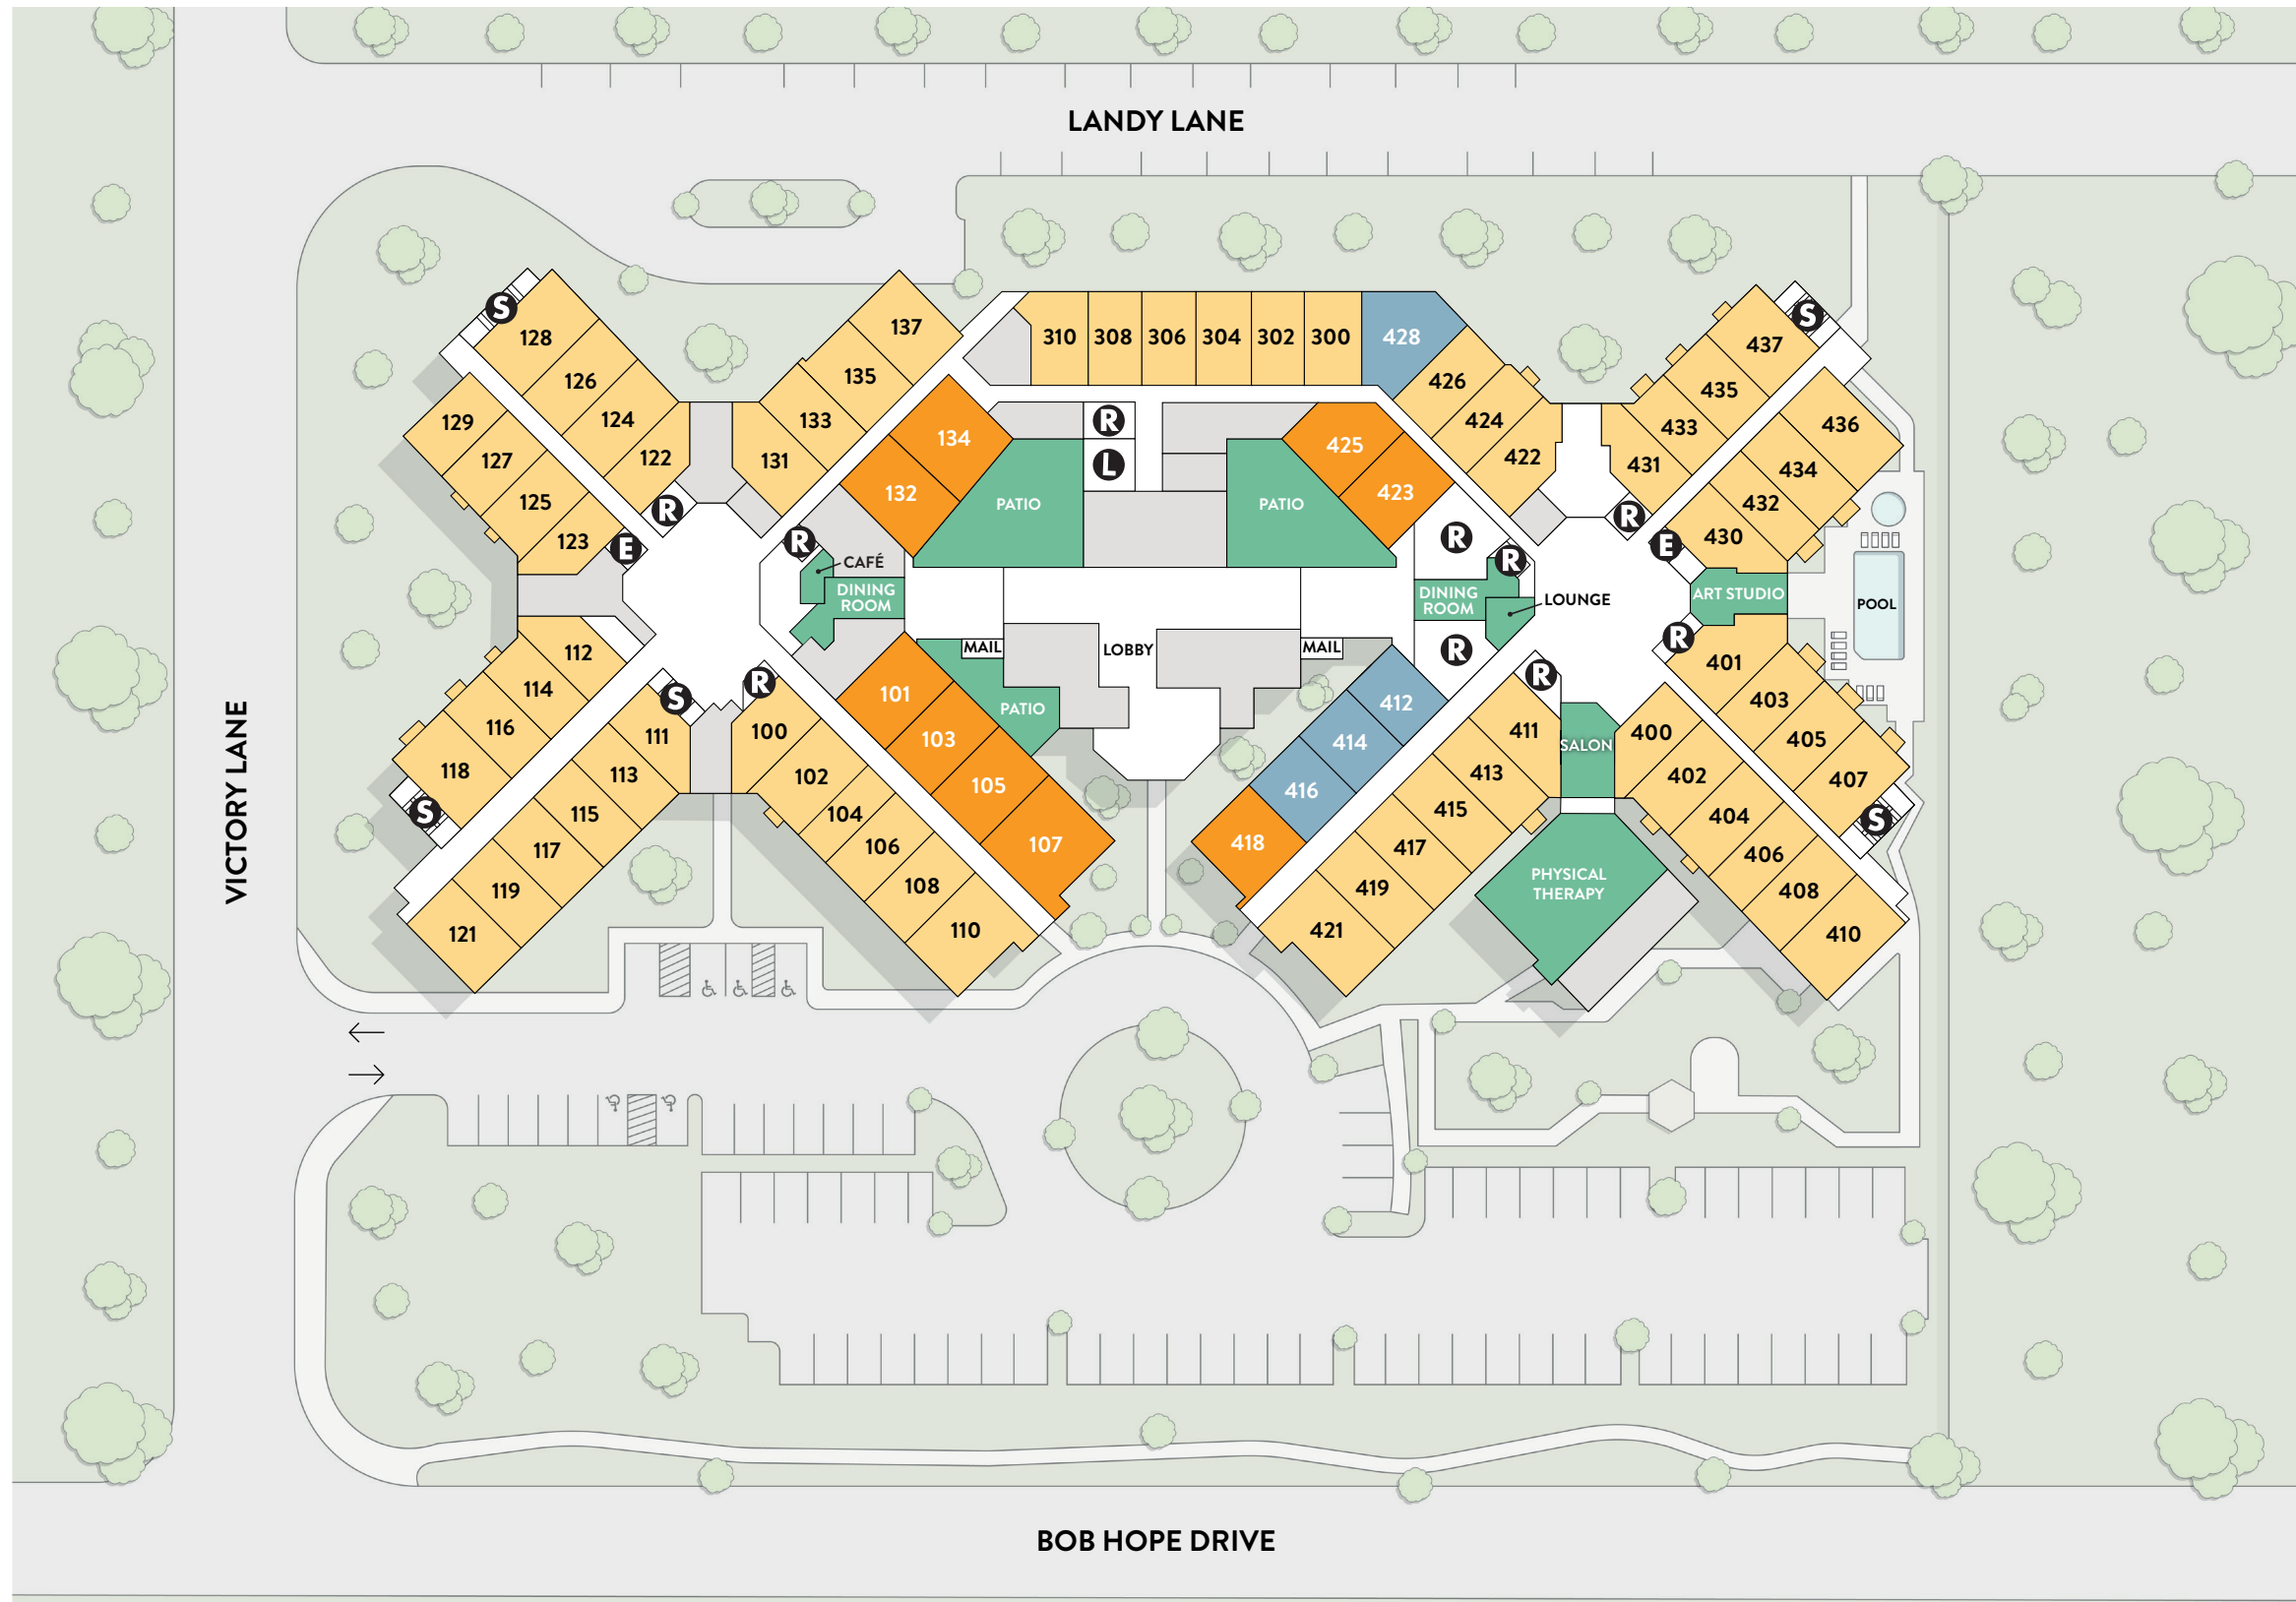

Atria Rancho Mirage Site Plan

LEVEL 2

LEGEND

INDEPENDENT & ASSISTED LIVING

STUDIO

LIFE GUIDANCE® MEMORY CARE

STUDIO

E ELEVATOR **S** STAIRS **R** RESTROOMS **L** LAUNDRY

Atria RANCHO MIRAGE | AtriaRanchoMirage.com

LEGEND

INDEPENDENT & ASSISTED LIVING

- STUDIO
- ONE BEDROOM
- SHARED SUITE
- COMMUNITY AMENITIES

- E** ELEVATOR
- S** STAIRS
- R** RESTROOMS
- L** LAUNDRY

LEVEL 1

LEVEL 2 ON
REVERSE SIDE