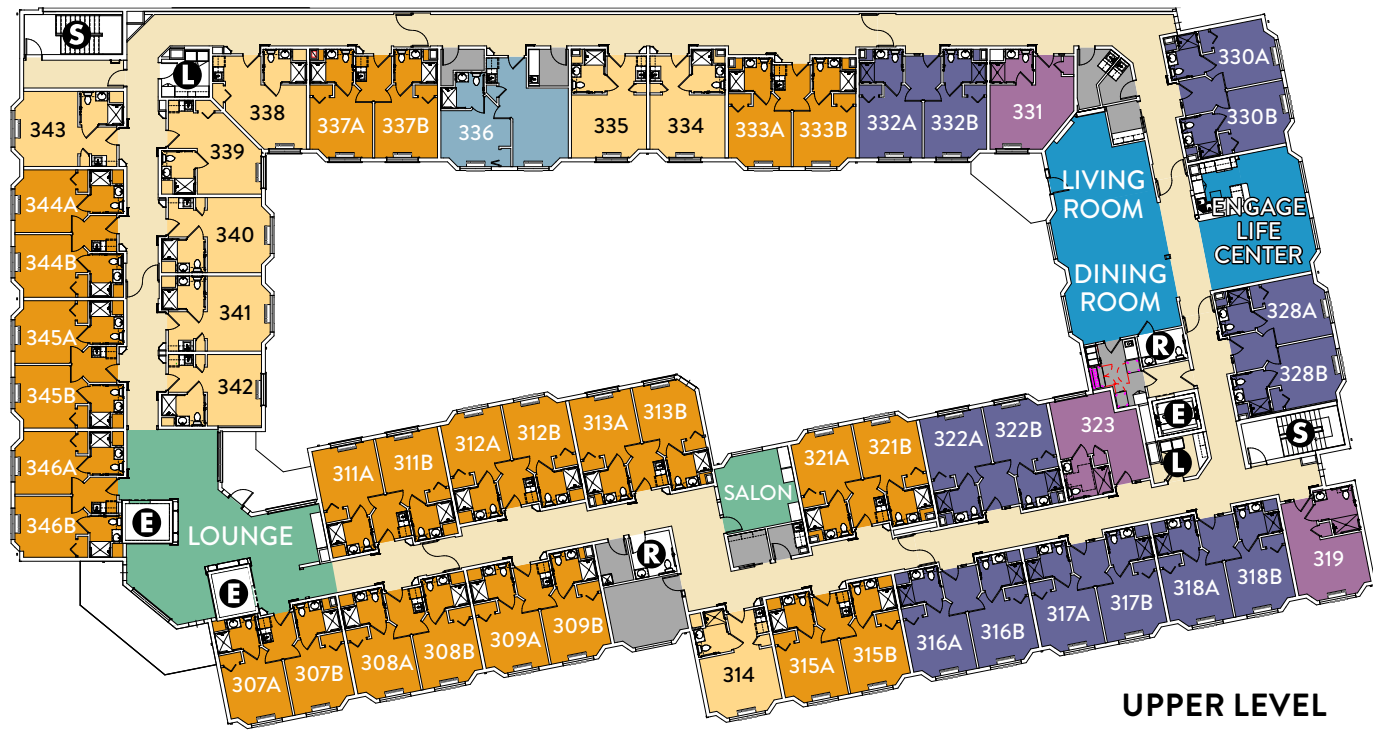

Atria Levittown Site Plan

LEGEND

INDEPENDENT & ASSISTED LIVING

- STUDIO
- ONE BEDROOM
- SHARED SUITE
- COMMUNITY AMENITIES

LIFE GUIDANCE MEMORY CARE

- STUDIO
- SHARED SUITE
- COMMUNITY AMENITIES

- E ELEVATOR
- S STAIRS
- R RESTROOMS
- L LAUNDRY

MAIN LEVEL

LEGEND

INDEPENDENT & ASSISTED LIVING

- STUDIO
- ONE BEDROOM
- SHARED SUITE
- COMMUNITY AMENITIES

LIFE GUIDANCE® MEMORY CARE

- STUDIO
- SHARED SUITE
- COMMUNITY AMENITIES

- E ELEVATOR
- S STAIRS
- R RESTROOMS
- L LAUNDRY

UPPER & LOWER LEVELS
ON REVERSE SIDE ➤