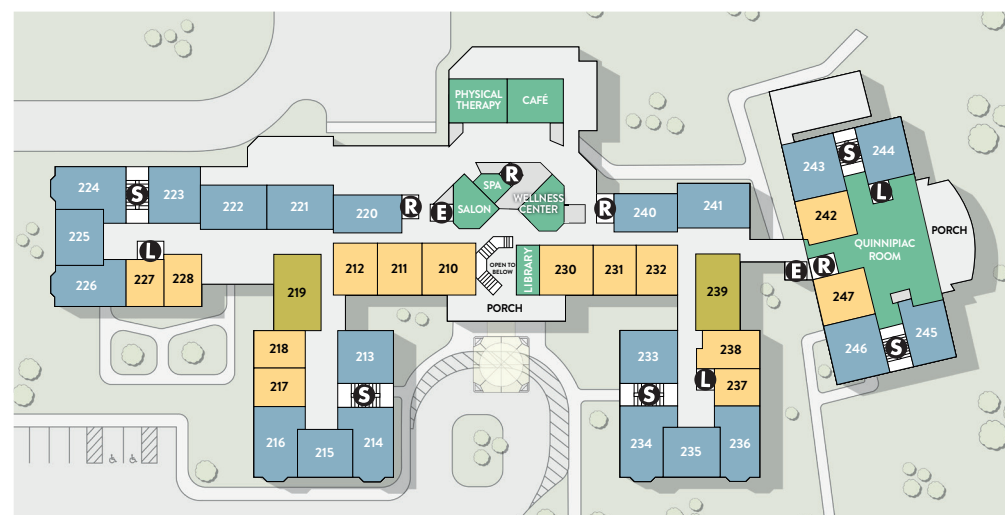

# Atria Larson Place Site Plan

### INDEPENDENT & ASSISTED LIVING

- STUDIO
- ONE BEDROOM
- TWO BEDROOM
- COMMUNITY AMENITIES
- E** ELEVATOR      **S** STAIRS
- R** RESTROOMS    **L** LAUNDRY

SERVOSS STREET

LEVEL 1

**LEGEND**

**INDEPENDENT & ASSISTED LIVING**

- STUDIO
- ONE BEDROOM
- TWO BEDROOM

COMMUNITY AMENITIES

- E ELEVATOR
- S STAIRS
- R RESTROOMS
- L LAUNDRY

**LIFE GUIDANCE® MEMORY CARE**

STUDIO

COMMUNITY AMENITIES

LEVELS 2-4 ON REVERSE SIDE ➤