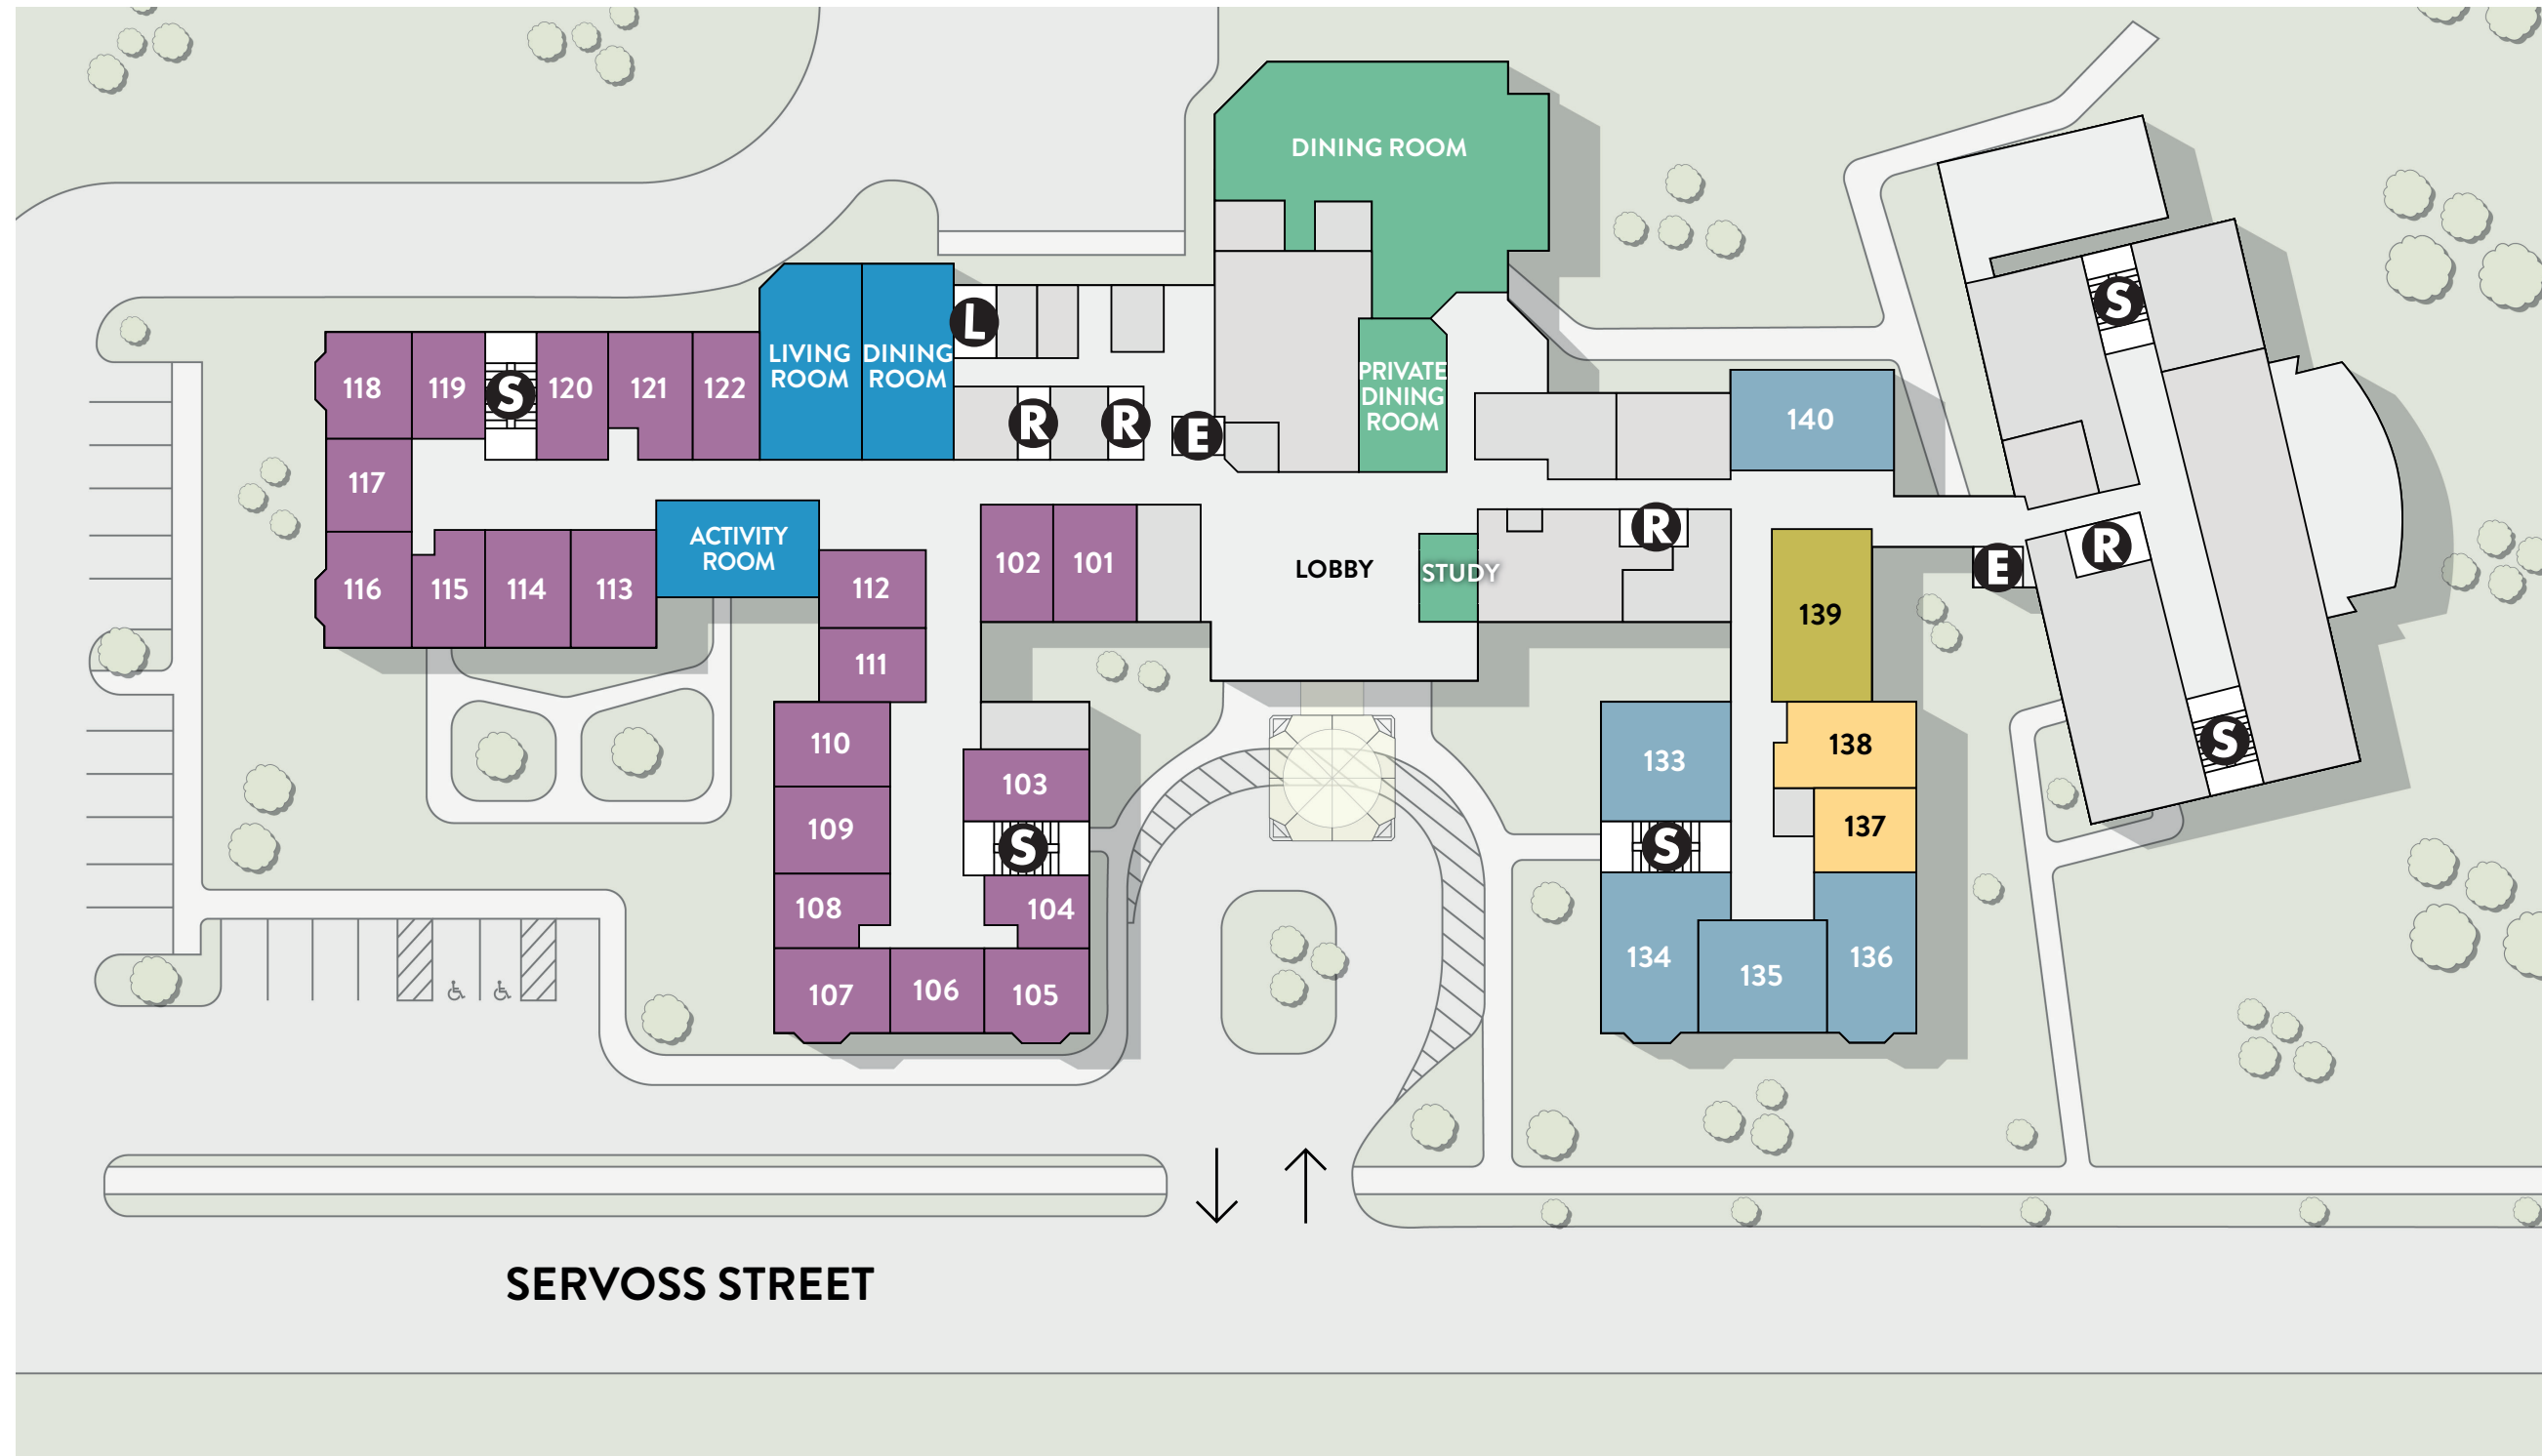

# Atria Larson Place Site Plan

## LEGEND

### INDEPENDENT & ASSISTED LIVING

- STUDIO
- ONE BEDROOM
- TWO BEDROOM
- COMMUNITY AMENITIES
- E** ELEVATOR      **S** STAIRS
- R** RESTROOMS    **L** LAUNDRY

SERVOSS STREET

LEVEL 1

**LEGEND**

**INDEPENDENT & ASSISTED LIVING**

- STUDIO
- ONE BEDROOM
- TWO BEDROOM

COMMUNITY AMENITIES

- E ELEVATOR
- S STAIRS
- R RESTROOMS
- L LAUNDRY

**LIFE GUIDANCE® MEMORY CARE**

STUDIO

COMMUNITY AMENITIES

LEVELS 2-4 ON REVERSE SIDE ➤