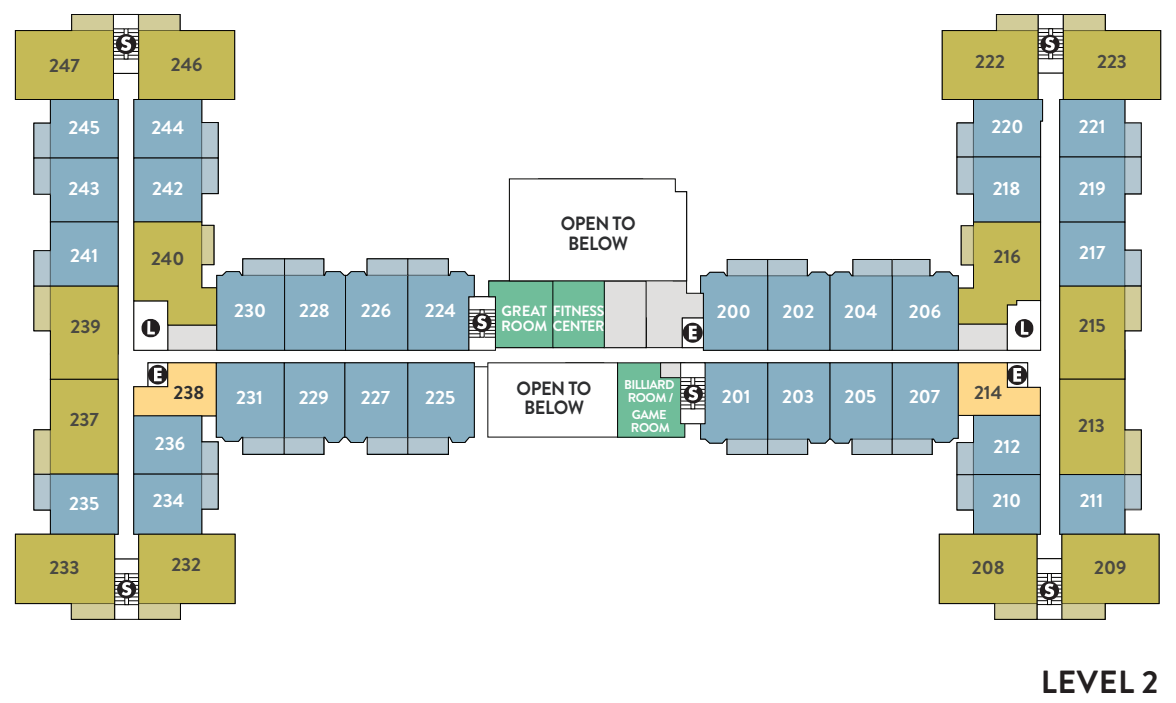

Atria Kinghaven Site Plan

LEGEND

INDEPENDENT & ASSISTED LIVING

- STUDIO
- ONE BEDROOM
- TWO BEDROOM
- COMMUNITY AMENITIES
- E ELEVATOR
- S STAIRS
- L LAUNDRY

Atria KINGHAVEN | AtriaKinghaven.com

LEGEND

INDEPENDENT & ASSISTED LIVING

ONE BEDROOM TWO BEDROOM COMMUNITY AMENITIES

E ELEVATOR S STAIRS L LAUNDRY R RESTROOM

LEVEL 1

LEVELS 2-3 ON
REVERSE SIDE 