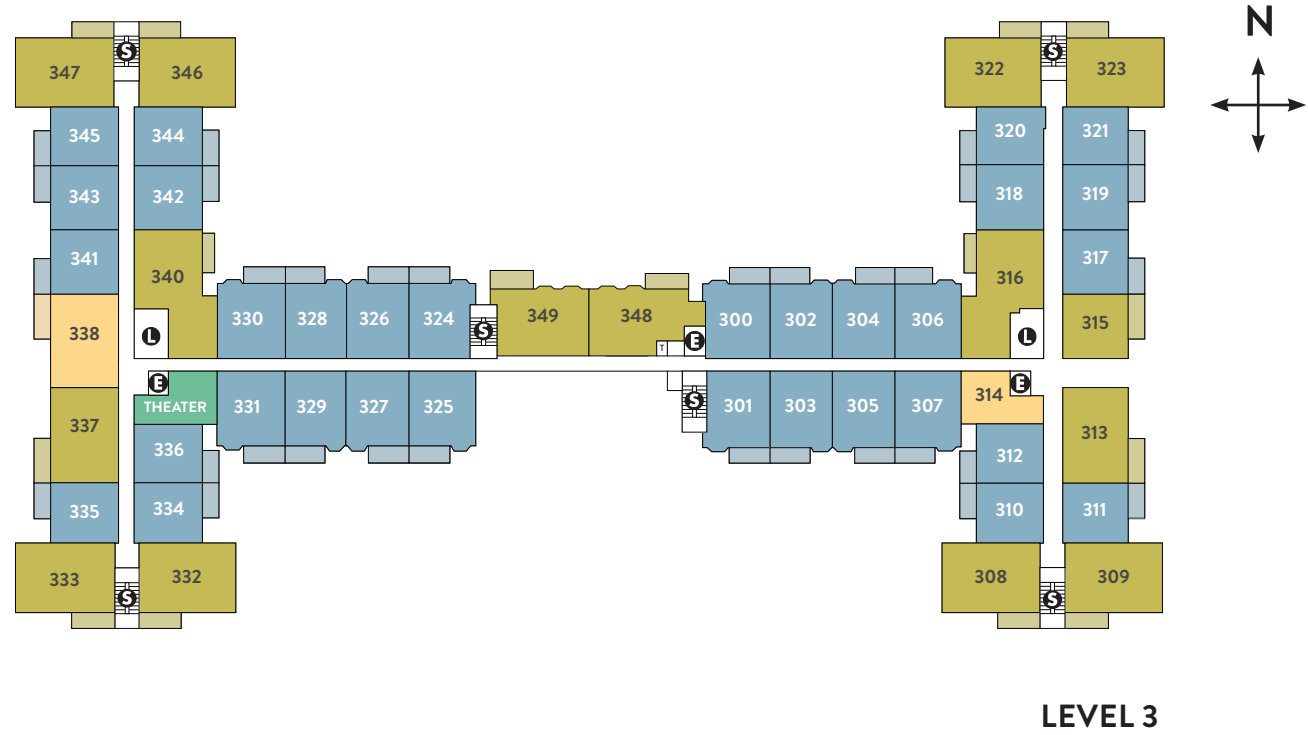

Atria Kinghaven Site Plan

LEGEND

INDEPENDENT & ASSISTED LIVING

- STUDIO
- ONE BEDROOM
- TWO BEDROOM
- COMMUNITY AMENITIES
- E ELEVATOR
- S STAIRS
- L LAUNDRY

Atria KINGHAVEN | AtriaKinghaven.com

LEGEND

INDEPENDENT & ASSISTED LIVING

ONE BEDROOM TWO BEDROOM COMMUNITY AMENITIES

E ELEVATOR S STAIRS L LAUNDRY R RESTROOM

LEVEL 1

LEVELS 2-3 ON
REVERSE SIDE 