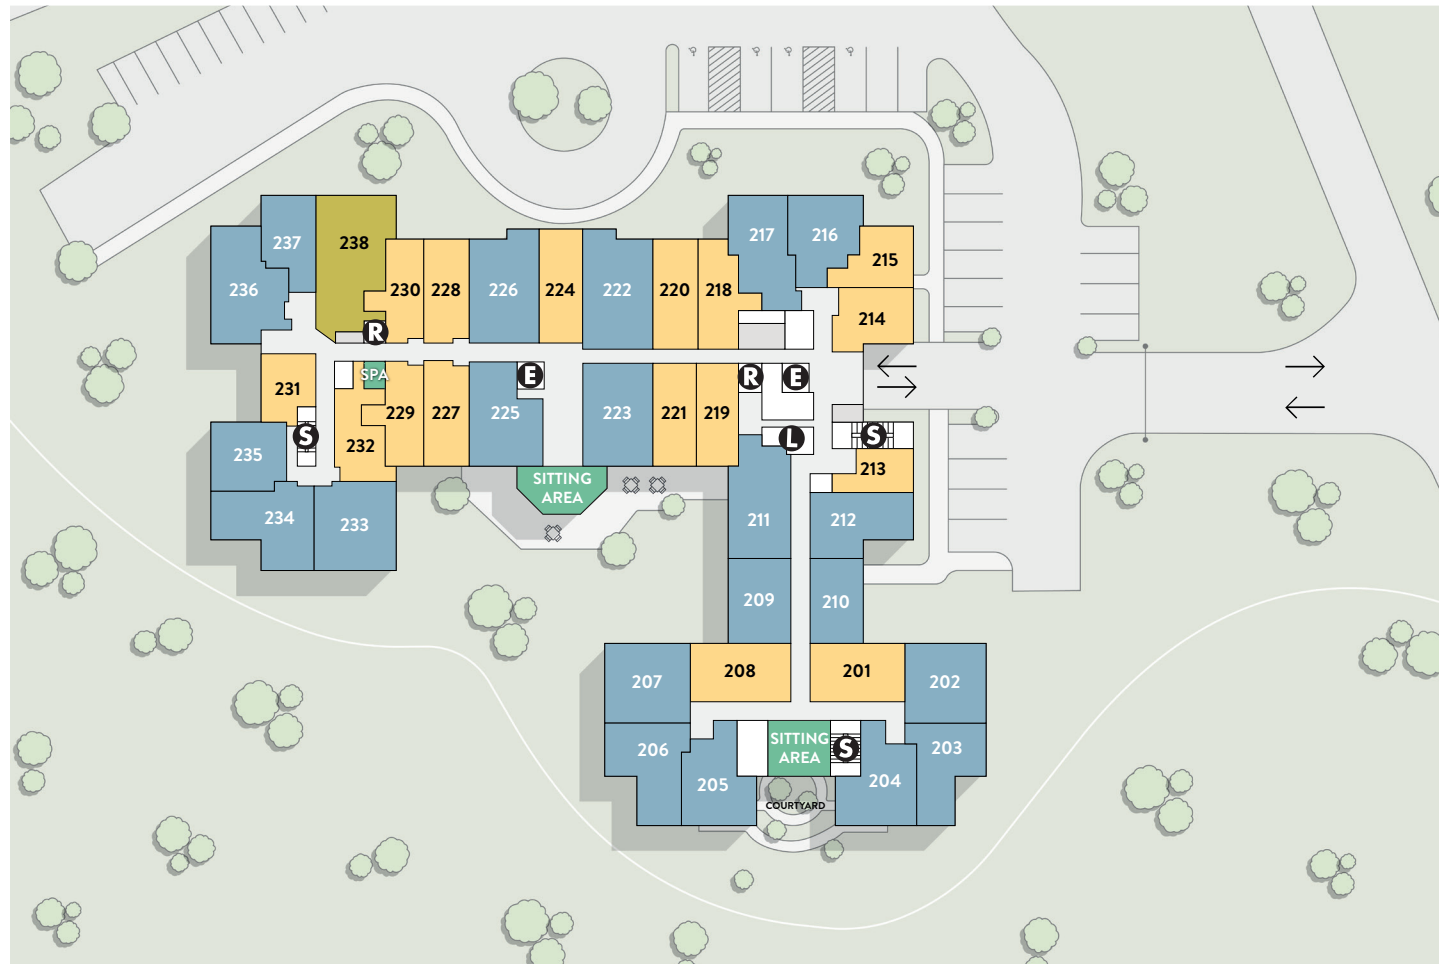

# Atria Fairhaven Site Plan

LEVEL 2

- STUDIO
- ONE BEDROOM
- TWO BEDROOM

COMMUNITY AMENITIES

- E ELEVATOR
- S STAIRS
- R RESTROOMS
- L LAUNDRY

**LIFE GUIDANCE® MEMORY CARE**

- STUDIO
- SHARED SUITE

COMMUNITY AMENITIES

LEVEL 2 ON REVERSE SIDE ➤