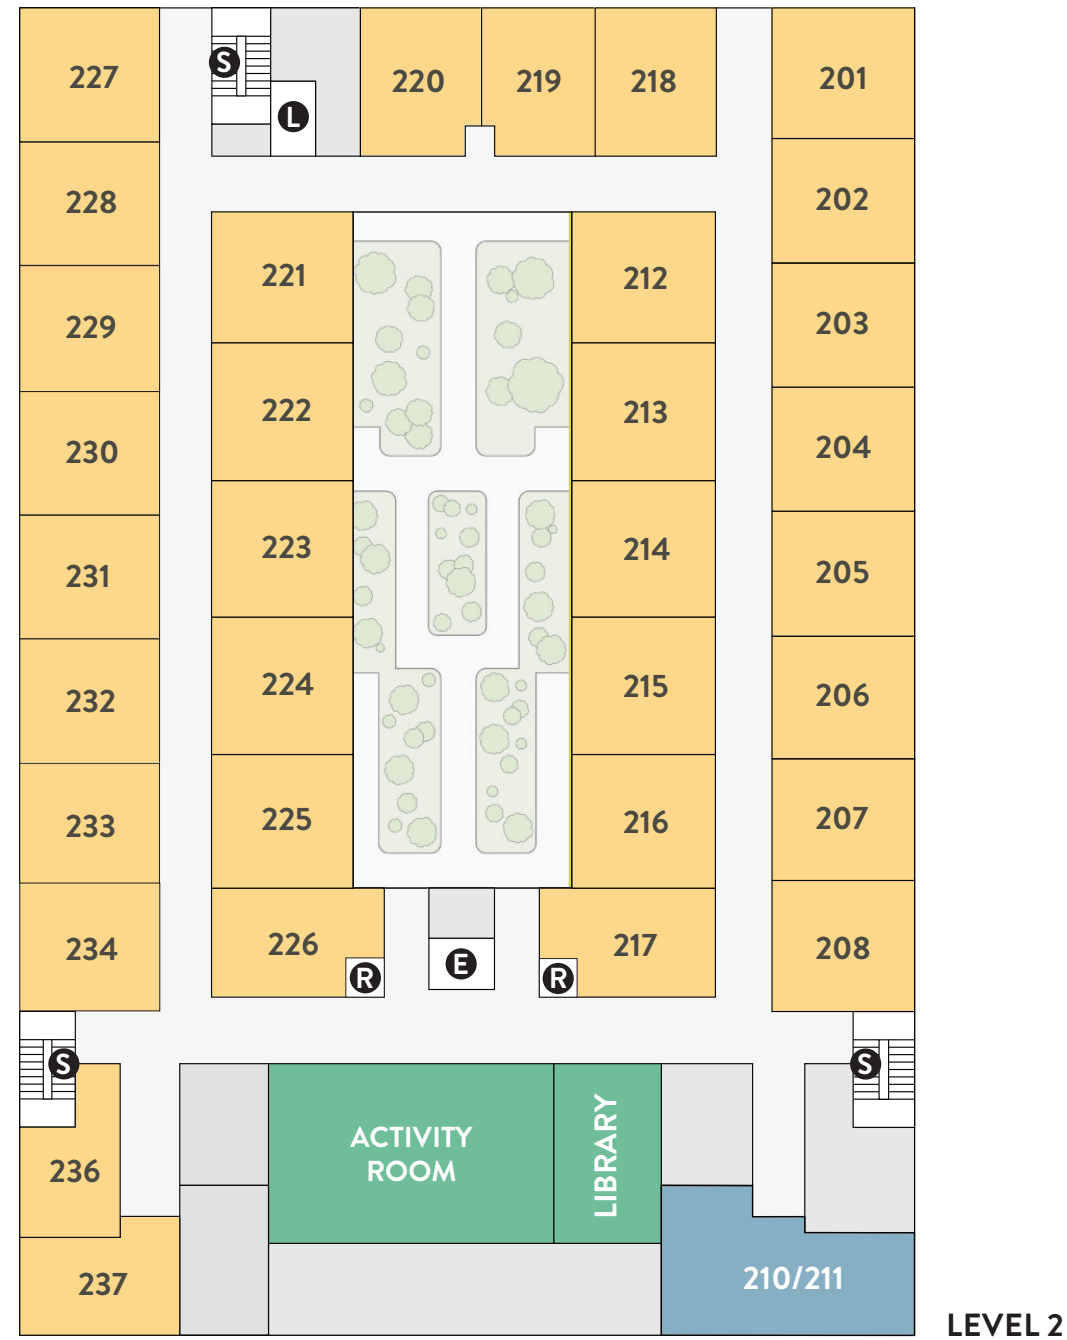

Atria Covina Site Plan

LEGEND

INDEPENDENT & ASSISTED LIVING

- STUDIO
- ONE BEDROOM
- COMMUNITY AMENITIES
- E ELEVATOR
- S STAIRS
- L LAUNDRY
- R RESTROOMS

Atria COVINA | AtriaCovina.com

LEGEND

INDEPENDENT & ASSISTED LIVING

STUDIO

COMMUNITY AMENITIES

- E ELEVATOR
- S STAIRS
- R RESTROOMS
- L LAUNDRY

LEVEL 1

WEST SAN BERNARDINO ROAD

LEVEL 2 ON REVERSE SIDE