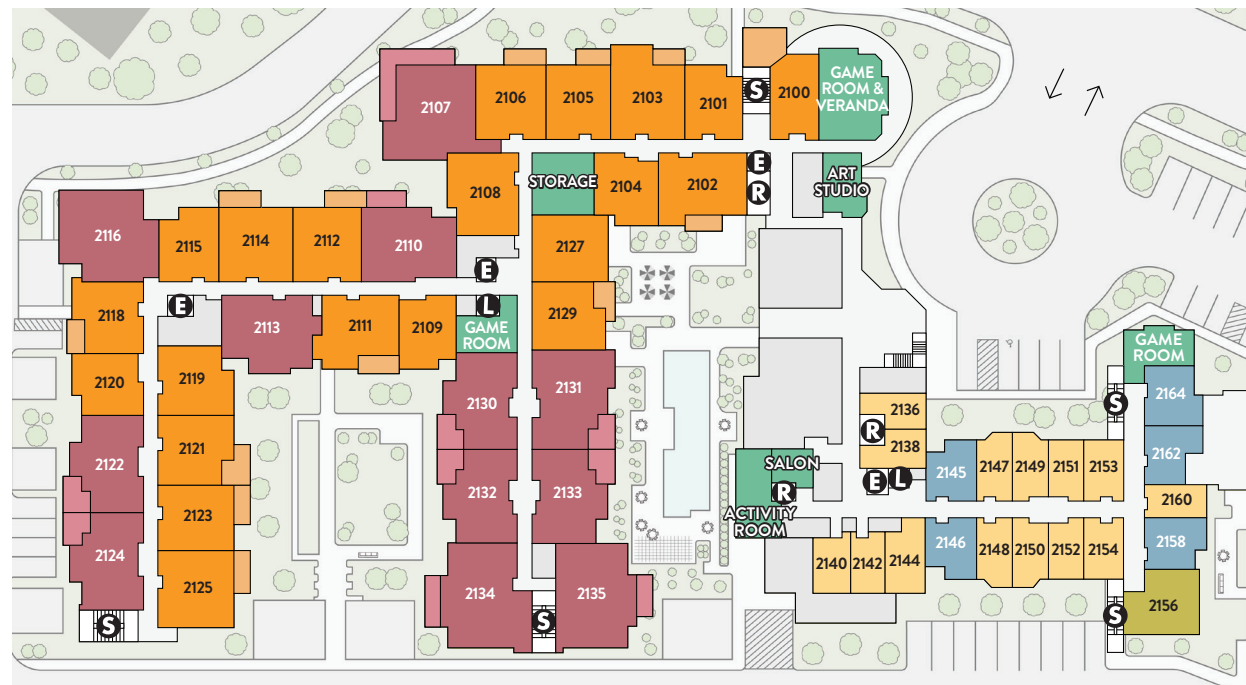

Atria Cinco Ranch Site Plan

LEVELS 3-4

LEVEL 2

LEGEND

INDEPENDENT LIVING

■ ONE BEDROOM
 ■ TWO BEDROOM
 ■ COMMUNITY AMENITIES

ASSISTED LIVING

■ STUDIO
 ■ ONE BEDROOM
 ■ TWO BEDROOM
 ■ COMMUNITY AMENITIES

E ELEVATOR **R** RESTROOMS

S STAIRS **L** LAUNDRY

LEVEL 1

LEGEND

INDEPENDENT LIVING	ASSISTED LIVING	LIFE GUIDANCE® MEMORY CARE
 ONE BEDROOM	 STUDIO	 STUDIO
 TWO BEDROOM	 ONE BEDROOM	 SHARED SUITE
 COMMUNITY AMENITIES	 TWO BEDROOM	 COMMUNITY AMENITIES
	 COMMUNITY AMENITIES	

E ELEVATOR **S** STAIRS **R** RESTROOMS **L** LAUNDRY

LEVELS 2-4 ON REVERSE SIDE