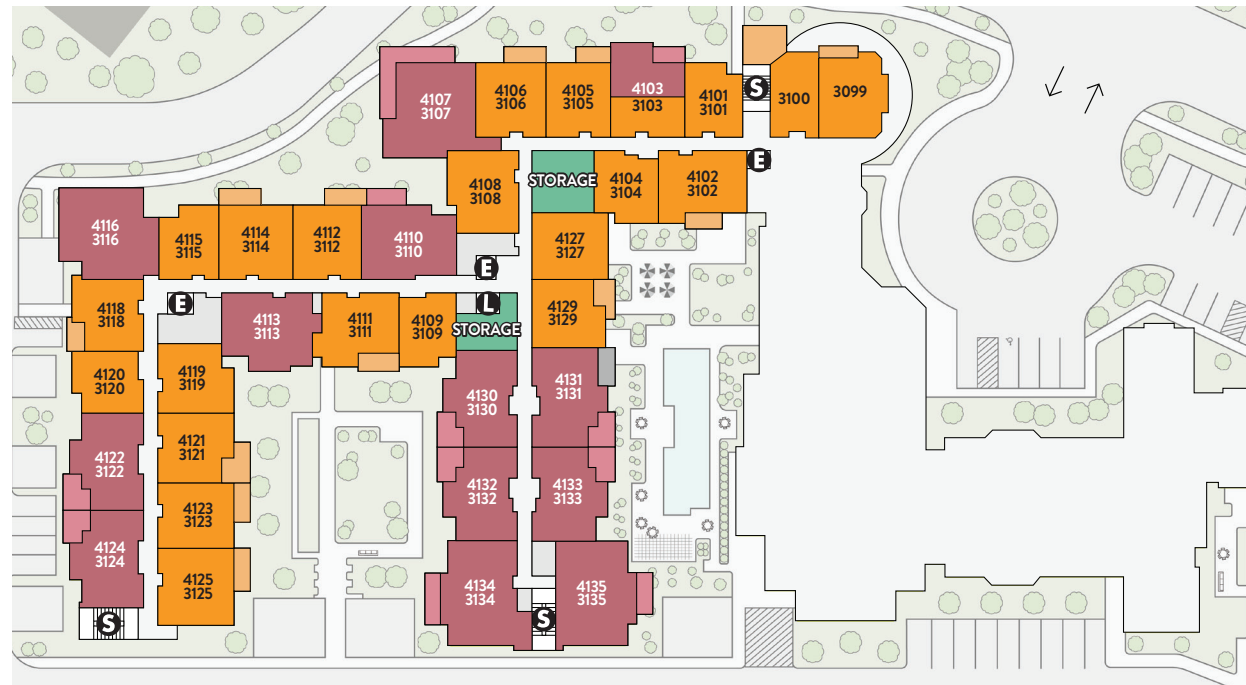

Atria Cinco Ranch Site Plan

LEVELS 3-4

LEVEL 2

LEGEND

INDEPENDENT LIVING

■ ONE BEDROOM
 ■ TWO BEDROOM
 ■ COMMUNITY AMENITIES

ASSISTED LIVING

■ STUDIO
 ■ ONE BEDROOM
 ■ TWO BEDROOM
 ■ COMMUNITY AMENITIES

E ELEVATOR **R** RESTROOMS

S STAIRS **L** LAUNDRY

LEVEL 1

LEGEND

INDEPENDENT LIVING	ASSISTED LIVING	LIFE GUIDANCE® MEMORY CARE
 ONE BEDROOM	 STUDIO	 STUDIO
 TWO BEDROOM	 ONE BEDROOM	 SHARED SUITE
 COMMUNITY AMENITIES	 TWO BEDROOM	 COMMUNITY AMENITIES
	 COMMUNITY AMENITIES	

E ELEVATOR **S** STAIRS **R** RESTROOMS **L** LAUNDRY

LEVELS 2-4 ON REVERSE SIDE