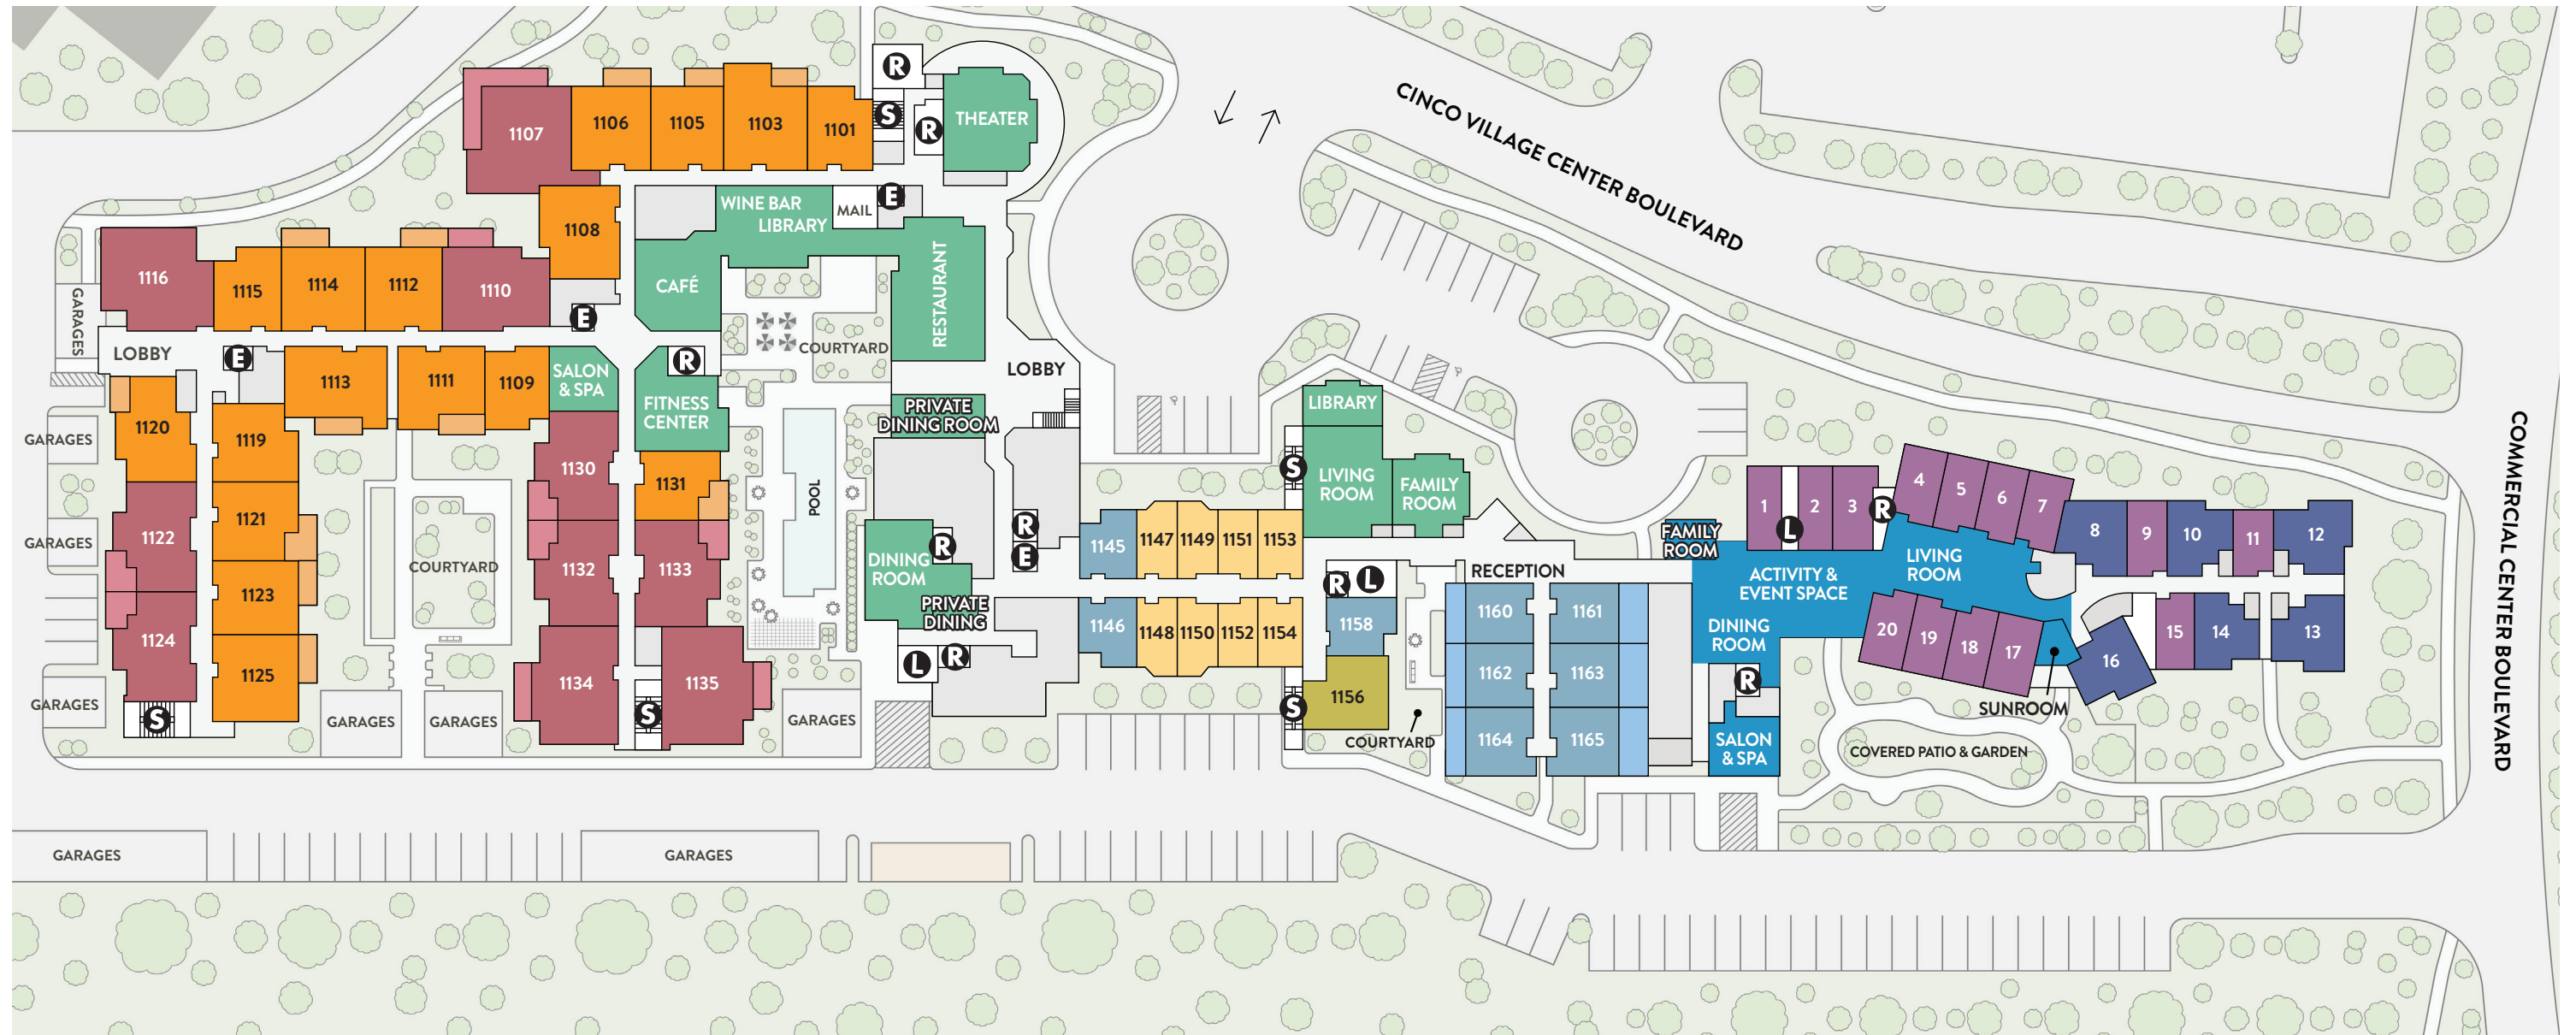

Atria Cinco Ranch Site Plan

LEVELS 3-4

LEVEL 2

LEGEND

INDEPENDENT LIVING

■ ONE BEDROOM
 ■ TWO BEDROOM
 ■ COMMUNITY AMENITIES

ASSISTED LIVING

■ STUDIO
 ■ ONE BEDROOM
 ■ TWO BEDROOM
 ■ COMMUNITY AMENITIES

E ELEVATOR **R** RESTROOMS

S STAIRS **L** LAUNDRY

LEVEL 1

LEGEND

INDEPENDENT LIVING	ASSISTED LIVING	LIFE GUIDANCE® MEMORY CARE
 ONE BEDROOM	 STUDIO	 STUDIO
 TWO BEDROOM	 ONE BEDROOM	 SHARED SUITE
 COMMUNITY AMENITIES	 TWO BEDROOM	 COMMUNITY AMENITIES
	 COMMUNITY AMENITIES	

E ELEVATOR **S** STAIRS **R** RESTROOMS **L** LAUNDRY

LEVELS 2-4 ON REVERSE SIDE