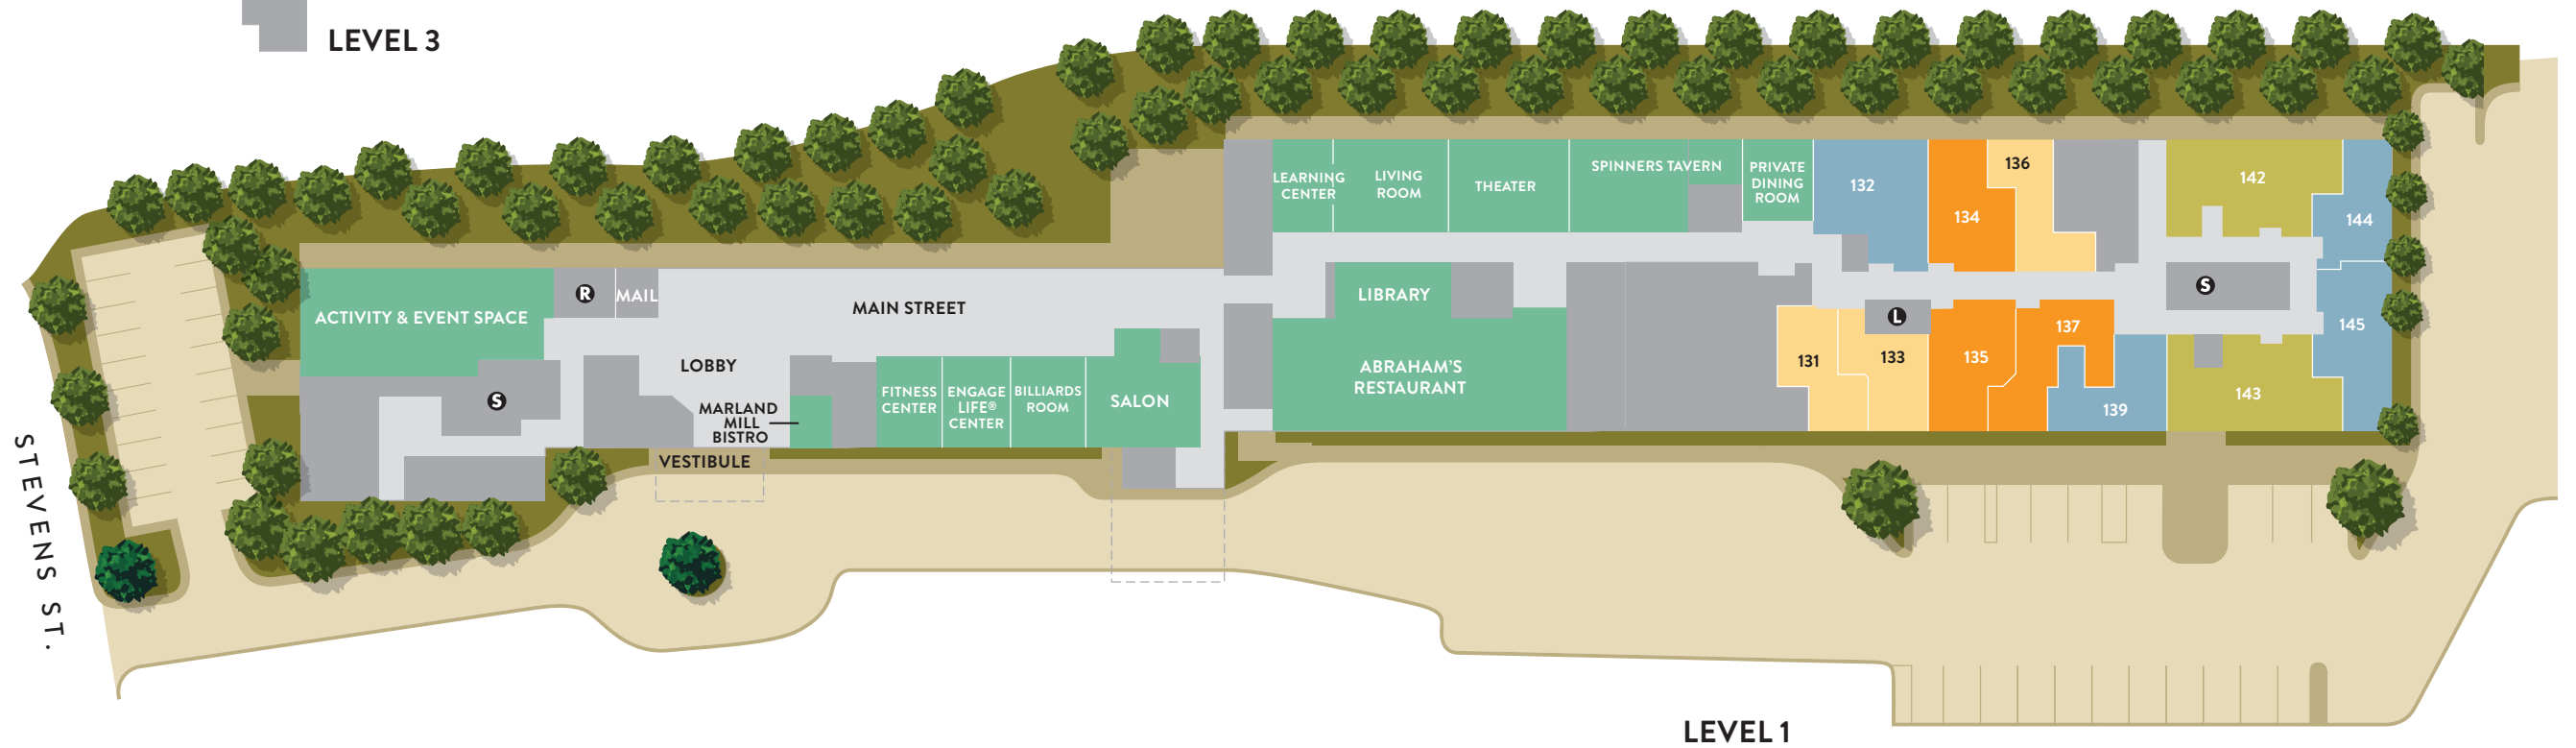

Atria Marland Place Site Plan

LEGEND

ATRIA MARLAND FALLS INDEPENDENT LIVING

- STUDIO
- ONE BEDROOM
- ONE BEDROOM WITH DEN
- COMMUNITY AMENITIES

- R** RESTROOMS
- E** ELEVATOR
- S** STAIRS

LEGEND

INDEPENDENT & ASSISTED LIVING

- STUDIO
- ALCOVE STUDIO
- ONE BEDROOM
- TWO BEDROOM
- COMMUNITY AMENITIES

LIFE GUIDANCE® MEMORY CARE

- STUDIO
- ALCOVE STUDIO
- ONE BEDROOM
- SHARED TWO BEDROOM
- COMMUNITY AMENITIES

- R RESTROOMS
- E ELEVATOR
- L LAUNDRY
- S STAIRS

ATRIA MARLAND FALLS
INDEPENDENT LIVING
ON REVERSE SIDE