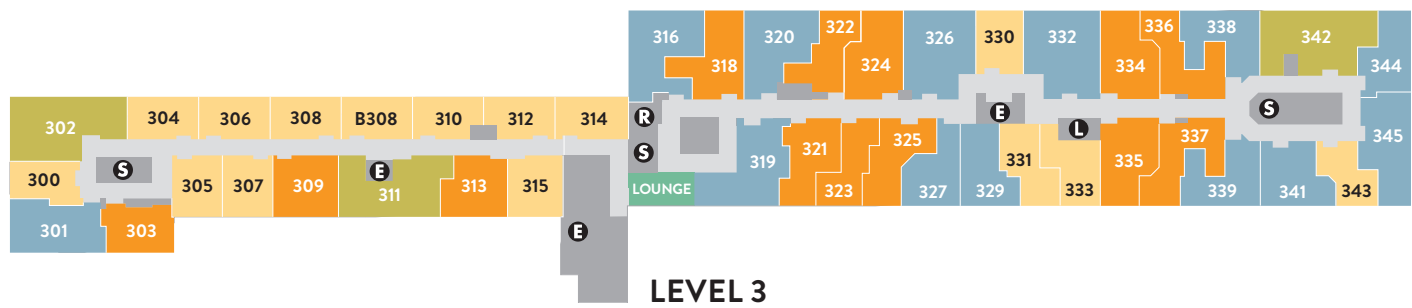

Atria Marland Place Site Plan

LEGEND

ATRIA MARLAND FALLS INDEPENDENT LIVING

- STUDIO
- ONE BEDROOM
- ONE BEDROOM WITH DEN
- COMMUNITY AMENITIES

- R** RESTROOMS
- E** ELEVATOR
- S** STAIRS

LEGEND

INDEPENDENT & ASSISTED LIVING

- STUDIO
- ALCOVE STUDIO
- ONE BEDROOM
- TWO BEDROOM
- COMMUNITY AMENITIES

LIFE GUIDANCE® MEMORY CARE

- STUDIO
- ALCOVE STUDIO
- ONE BEDROOM
- SHARED TWO BEDROOM
- COMMUNITY AMENITIES

- R RESTROOMS
- E ELEVATOR
- L LAUNDRY
- S STAIRS

ATRIA MARLAND FALLS
INDEPENDENT LIVING
ON REVERSE SIDE