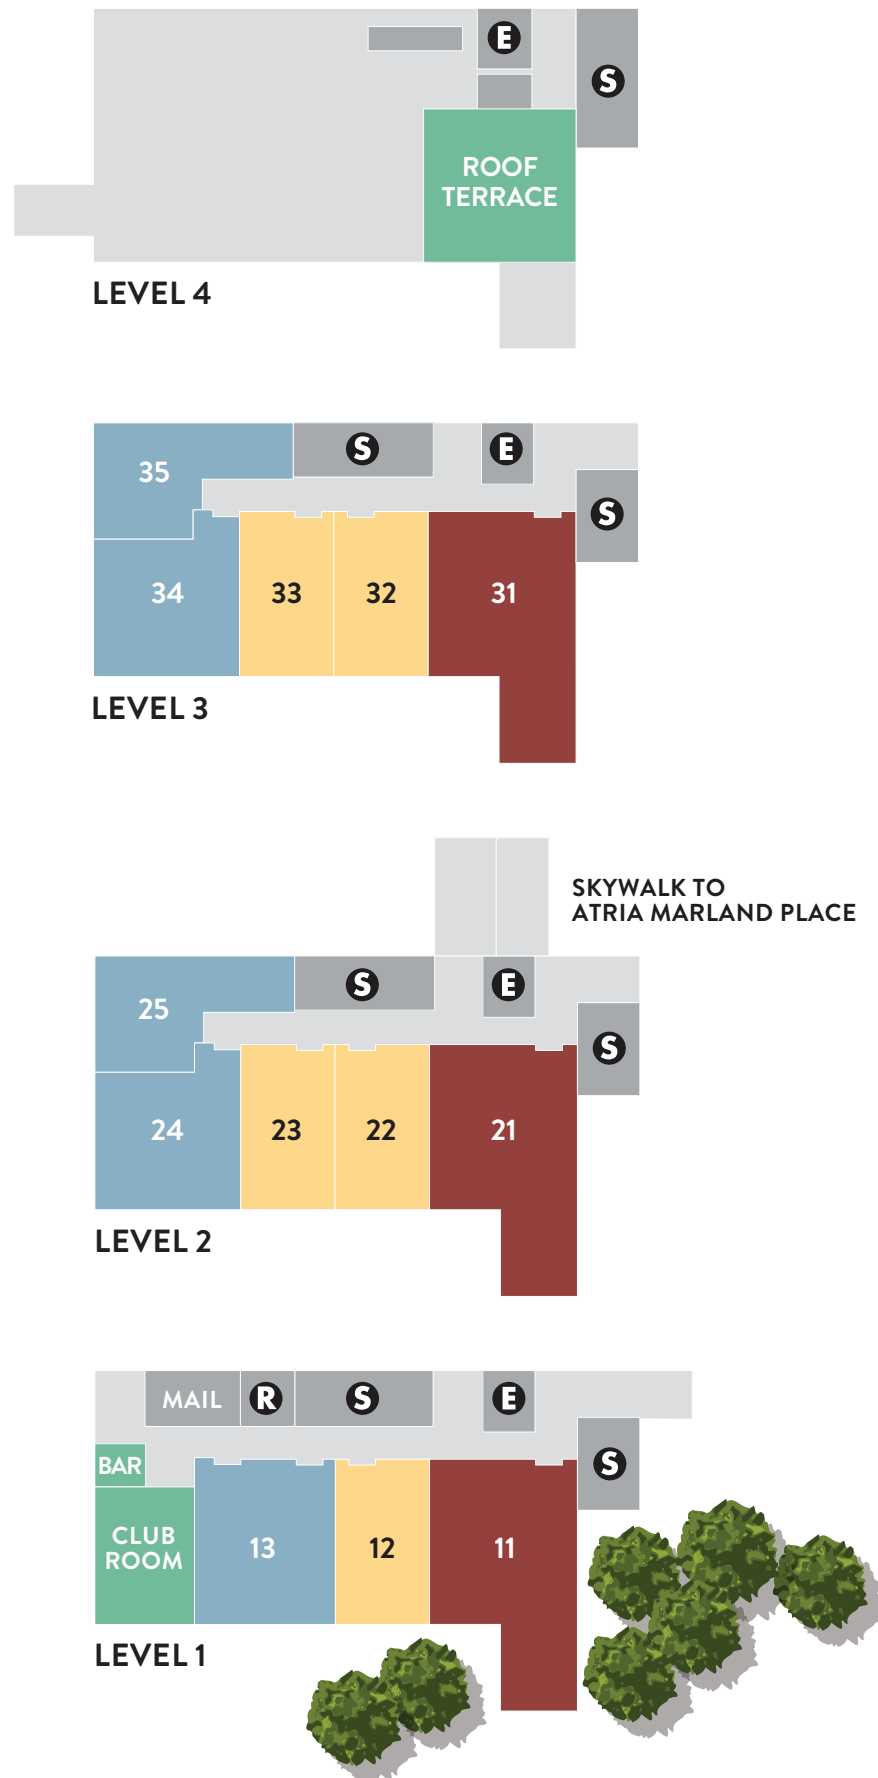

Atria Marland Place Site Plan

LEGEND

ATRIA MARLAND FALLS INDEPENDENT LIVING

- STUDIO
- ONE BEDROOM
- ONE BEDROOM WITH DEN
- COMMUNITY AMENITIES

- R** RESTROOMS
- E** ELEVATOR
- S** STAIRS

LEGEND

INDEPENDENT & ASSISTED LIVING

- STUDIO
- ALCOVE STUDIO
- ONE BEDROOM
- TWO BEDROOM
- COMMUNITY AMENITIES

LIFE GUIDANCE® MEMORY CARE

- STUDIO
- ALCOVE STUDIO
- ONE BEDROOM
- SHARED TWO BEDROOM
- COMMUNITY AMENITIES

- R RESTROOMS
- E ELEVATOR
- L LAUNDRY
- S STAIRS

ATRIA MARLAND FALLS
INDEPENDENT LIVING
ON REVERSE SIDE