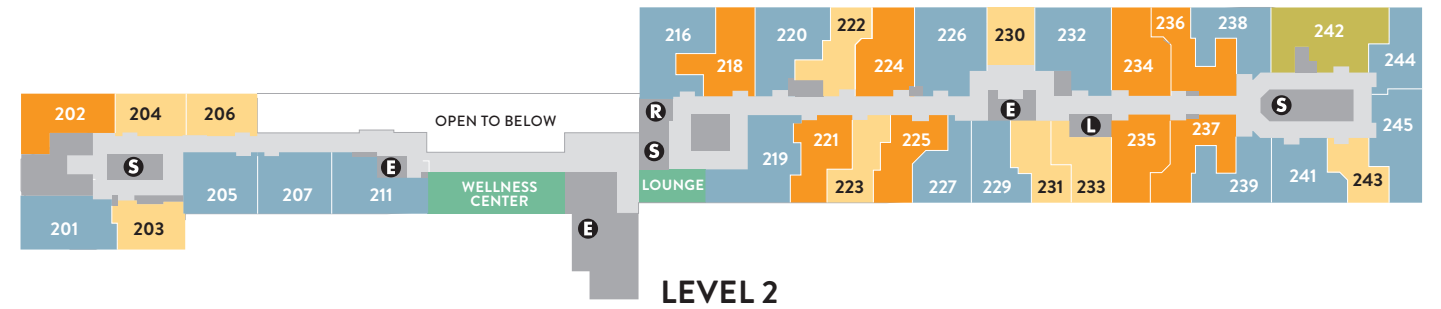

Atria Marland Place Site Plan

LEGEND

ATRIA MARLAND FALLS INDEPENDENT LIVING

- STUDIO
- ONE BEDROOM
- ONE BEDROOM WITH DEN
- COMMUNITY AMENITIES

- R** RESTROOMS
- E** ELEVATOR
- S** STAIRS

LEGEND

INDEPENDENT & ASSISTED LIVING

- STUDIO
- ALCOVE STUDIO
- ONE BEDROOM
- TWO BEDROOM
- COMMUNITY AMENITIES

LIFE GUIDANCE® MEMORY CARE

- STUDIO
- ALCOVE STUDIO
- ONE BEDROOM
- SHARED TWO BEDROOM
- COMMUNITY AMENITIES

- R RESTROOMS
- E ELEVATOR
- L LAUNDRY
- S STAIRS