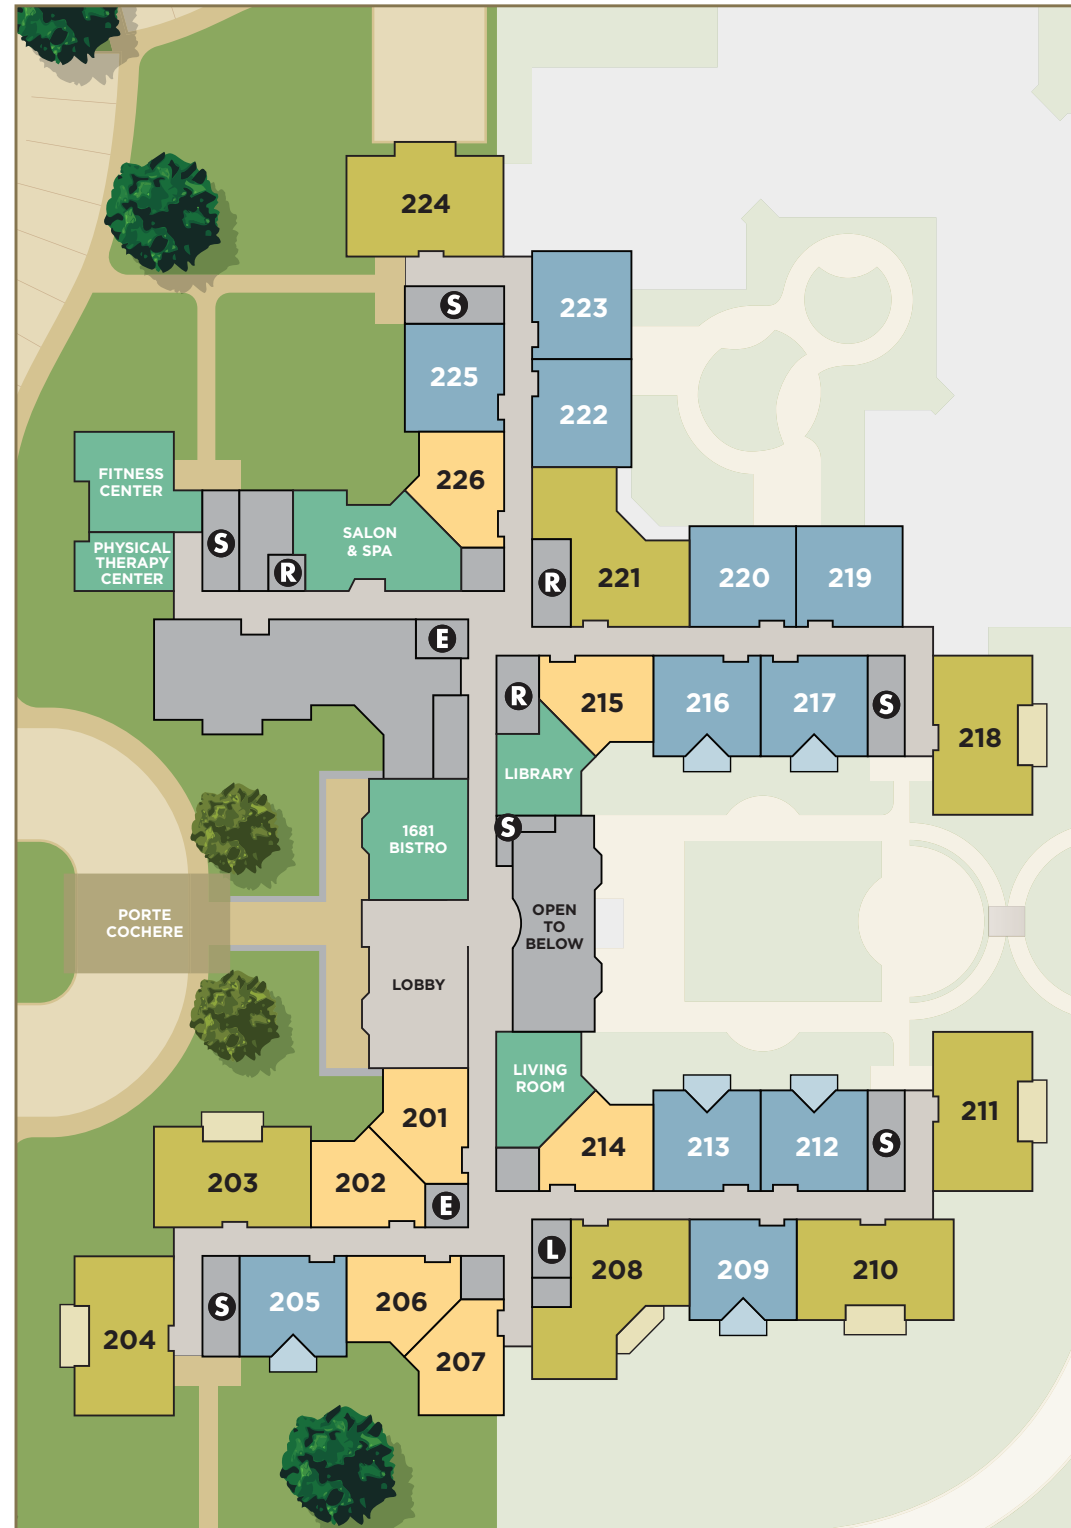

### INDEPENDENT & SUPPORTIVE LIVING

STUDIO
  ONE BEDROOM
  TWO BEDROOM

E ELEVATOR
 L LAUNDRY
 S STAIRS

*Atria* LAFAYETTE HILL | [AtriaLafayetteHill.com](http://AtriaLafayetteHill.com)

**LEVEL 2**  
ENTRANCE LEVEL

**LEVEL 1**

**LEGEND**

**INDEPENDENT & SUPPORTIVE LIVING**

- STUDIO
  - ONE BEDROOM
  - TWO BEDROOM
  - COMMUNITY AMENITIES
- E** ELEVATOR   **S** STAIRS   **R** RESTROOMS   **L** LAUNDRY

**LIFE GUIDANCE® MEMORY CARE**

- STUDIO
- SHARED SUITE
- COMMUNITY AMENITIES

LEVELS 3-4 ON  
REVERSE SIDE