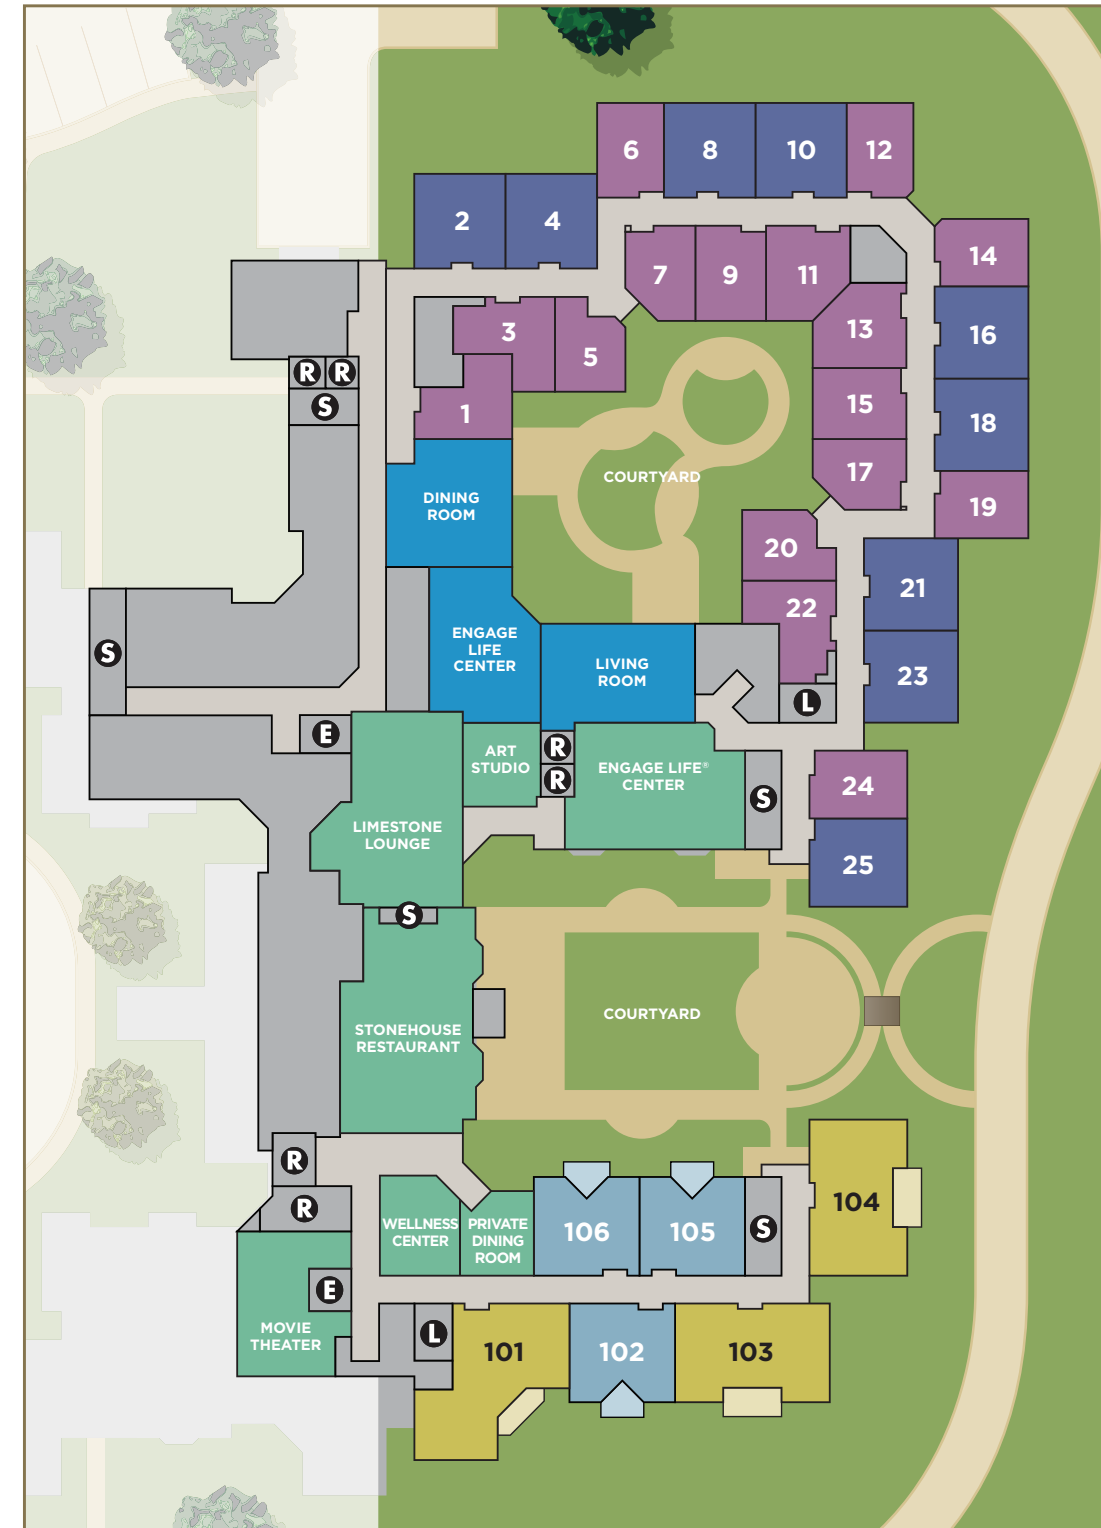

### INDEPENDENT & SUPPORTIVE LIVING

STUDIO
  ONE BEDROOM
  TWO BEDROOM

E ELEVATOR
 L LAUNDRY
 S STAIRS

*Atria* LAFAYETTE HILL | [AtriaLafayetteHill.com](http://AtriaLafayetteHill.com)

**LEVEL 2**  
ENTRANCE LEVEL

**LEVEL 1**

**LEGEND**

**INDEPENDENT & SUPPORTIVE LIVING**

- STUDIO
  - ONE BEDROOM
  - TWO BEDROOM
  - COMMUNITY AMENITIES
- E** ELEVATOR   **S** STAIRS   **R** RESTROOMS   **L** LAUNDRY

**LIFE GUIDANCE® MEMORY CARE**

- STUDIO
- SHARED SUITE
- COMMUNITY AMENITIES

LEVELS 3-4 ON  
REVERSE SIDE