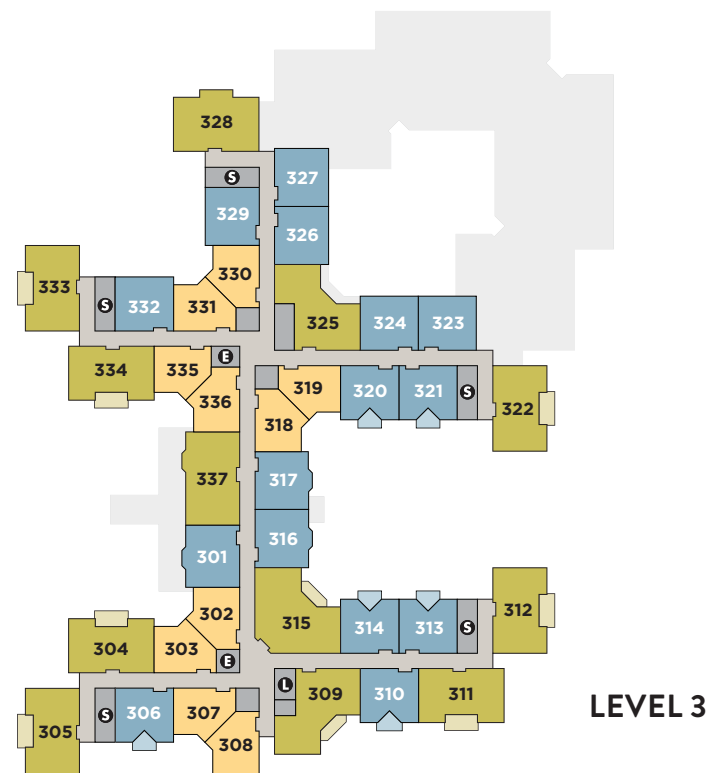

# Atria Lafayette Hill Site Plan

- STUDIO
- SHARED SUITE
- COMMUNITY AMENITIES

LEVELS 3-4 ON  
REVERSE SIDE