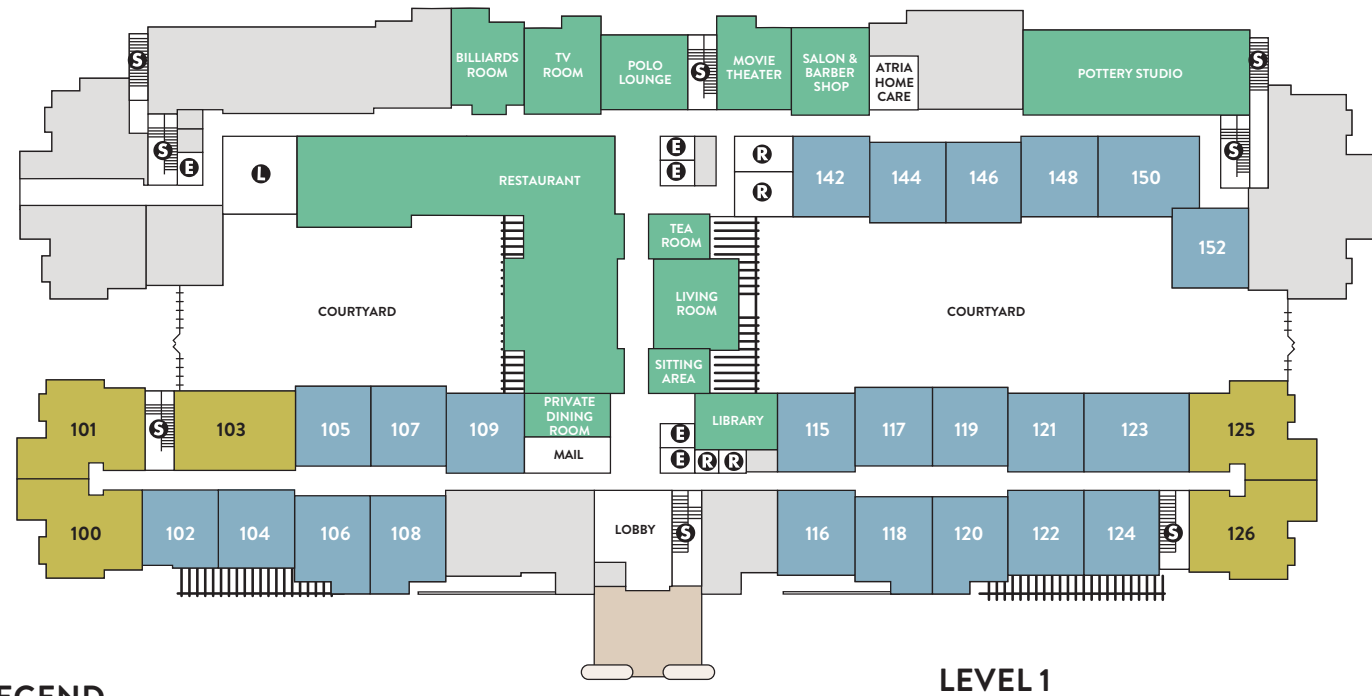

Atria Rye Brook Site Plan

Atria RYE BROOK | AtriaRyeBrook.com

LEGEND

INDEPENDENT LIVING

- STUDIO
- ONE BEDROOM
- TWO BEDROOM
- COMMUNITY AMENITIES
- E ELEVATOR
- S STAIRS
- R RESTROOMS
- L LAUNDRY