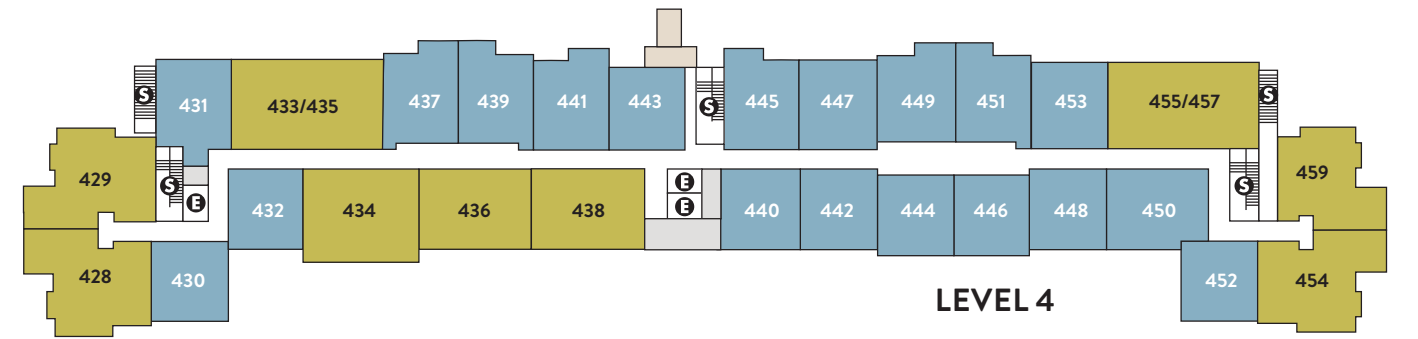

Atria Rye Brook Site Plan

Atria RYE BROOK | AtriaRyeBrook.com

LEGEND

INDEPENDENT LIVING

- STUDIO
- ONE BEDROOM
- TWO BEDROOM
- COMMUNITY AMENITIES
- E ELEVATOR
- S STAIRS
- R RESTROOMS
- L LAUNDRY