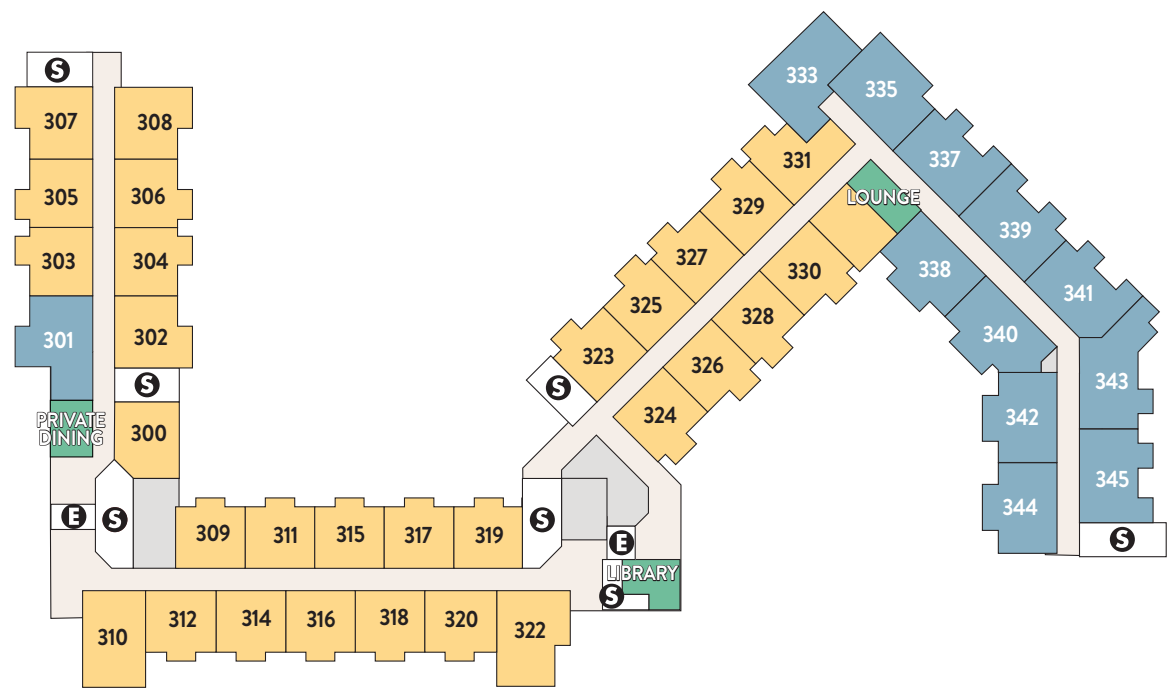

# Atria East Northport Site Plan

LEVEL 3

LEVEL 2

**E** ELEVATOR **S** STAIRS

**R** RESTROOMS **L** LAUNDRY

**CHESHIRE PLACE**

**LEVEL 1**

LEVELS 2-3 ON REVERSE SIDE