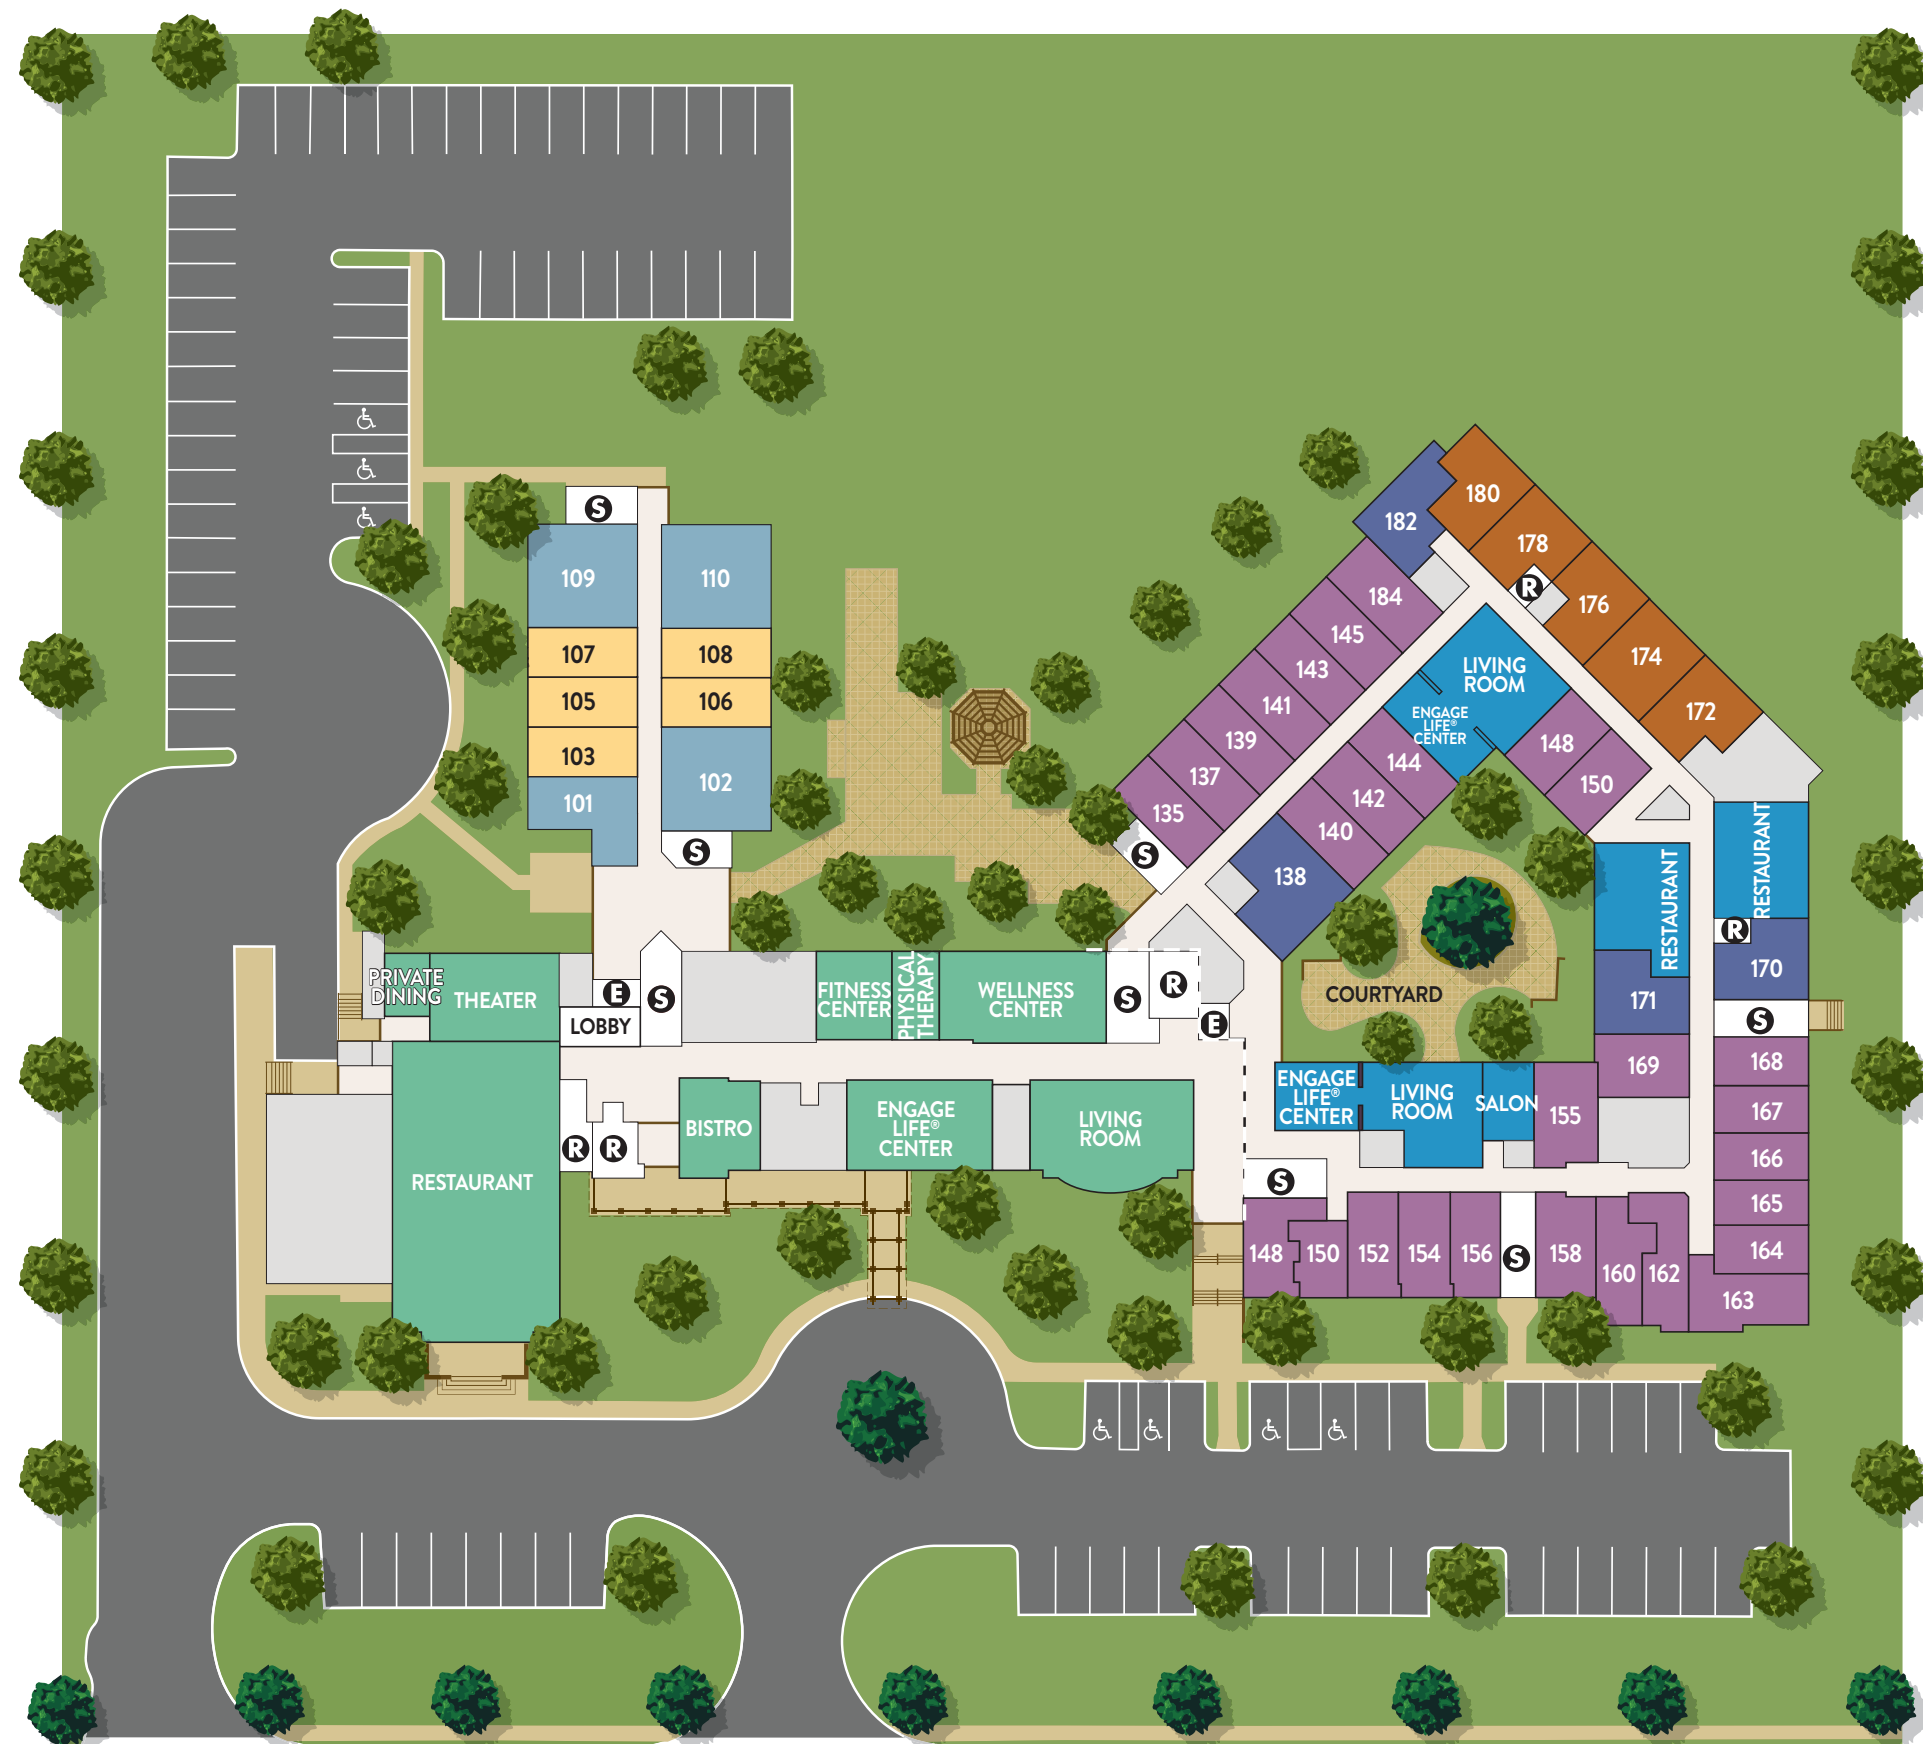

**INDEPENDENT & ASSISTED LIVING**

STUDIO ONE BEDROOM

TWO BEDROOM

COMMUNITY AMENITIES

**LIFE GUIDANCE® MEMORY CARE**

STUDIO ONE BEDROOM

FRIENDSHIP SUITES

COMMUNITY AMENITIES

**E** ELEVATOR **S** STAIRS

**R** RESTROOMS **L** LAUNDRY

**CHESHIRE PLACE**

**LEVEL 1**

LEVELS 2-3 ON REVERSE SIDE