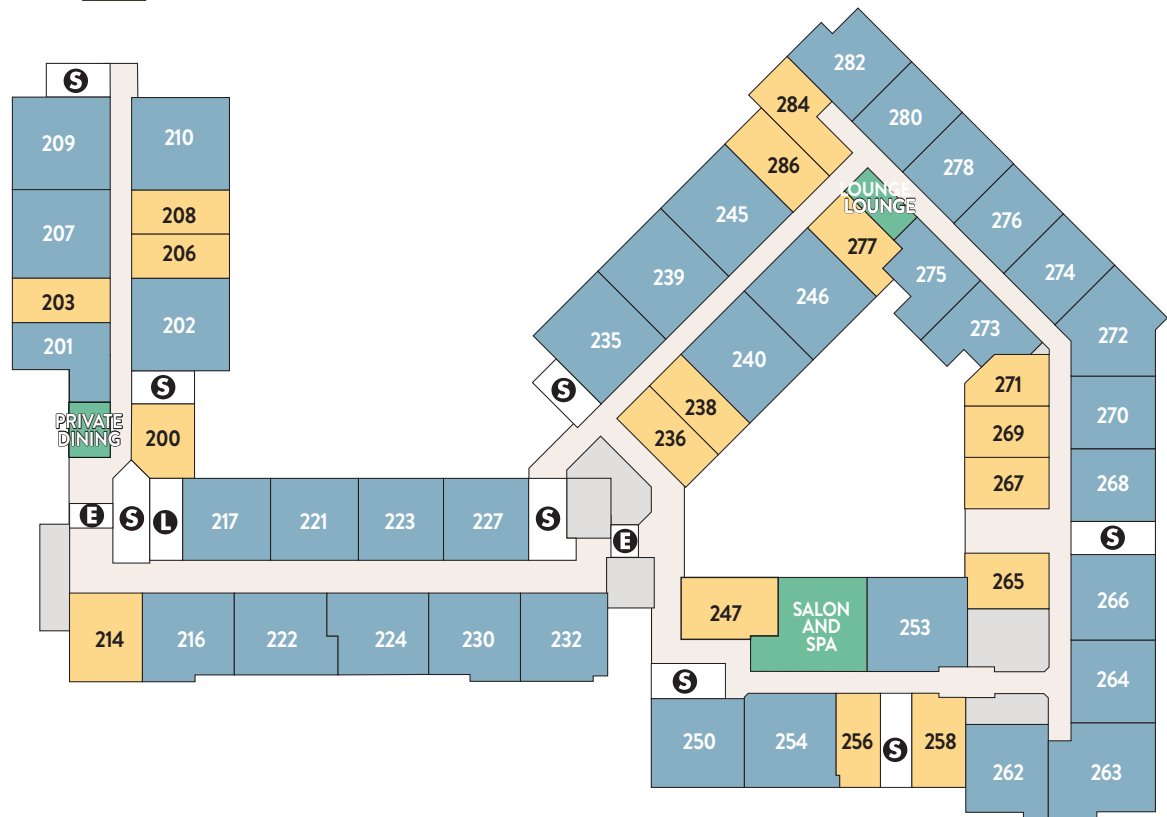

# Atria East Northport Site Plan

LEVEL 3

LEVEL 2

**E** ELEVATOR **S** STAIRS

**R** RESTROOMS **L** LAUNDRY

**CHESHIRE PLACE**

**LEVEL 1**

LEVELS 2-3 ON REVERSE SIDE