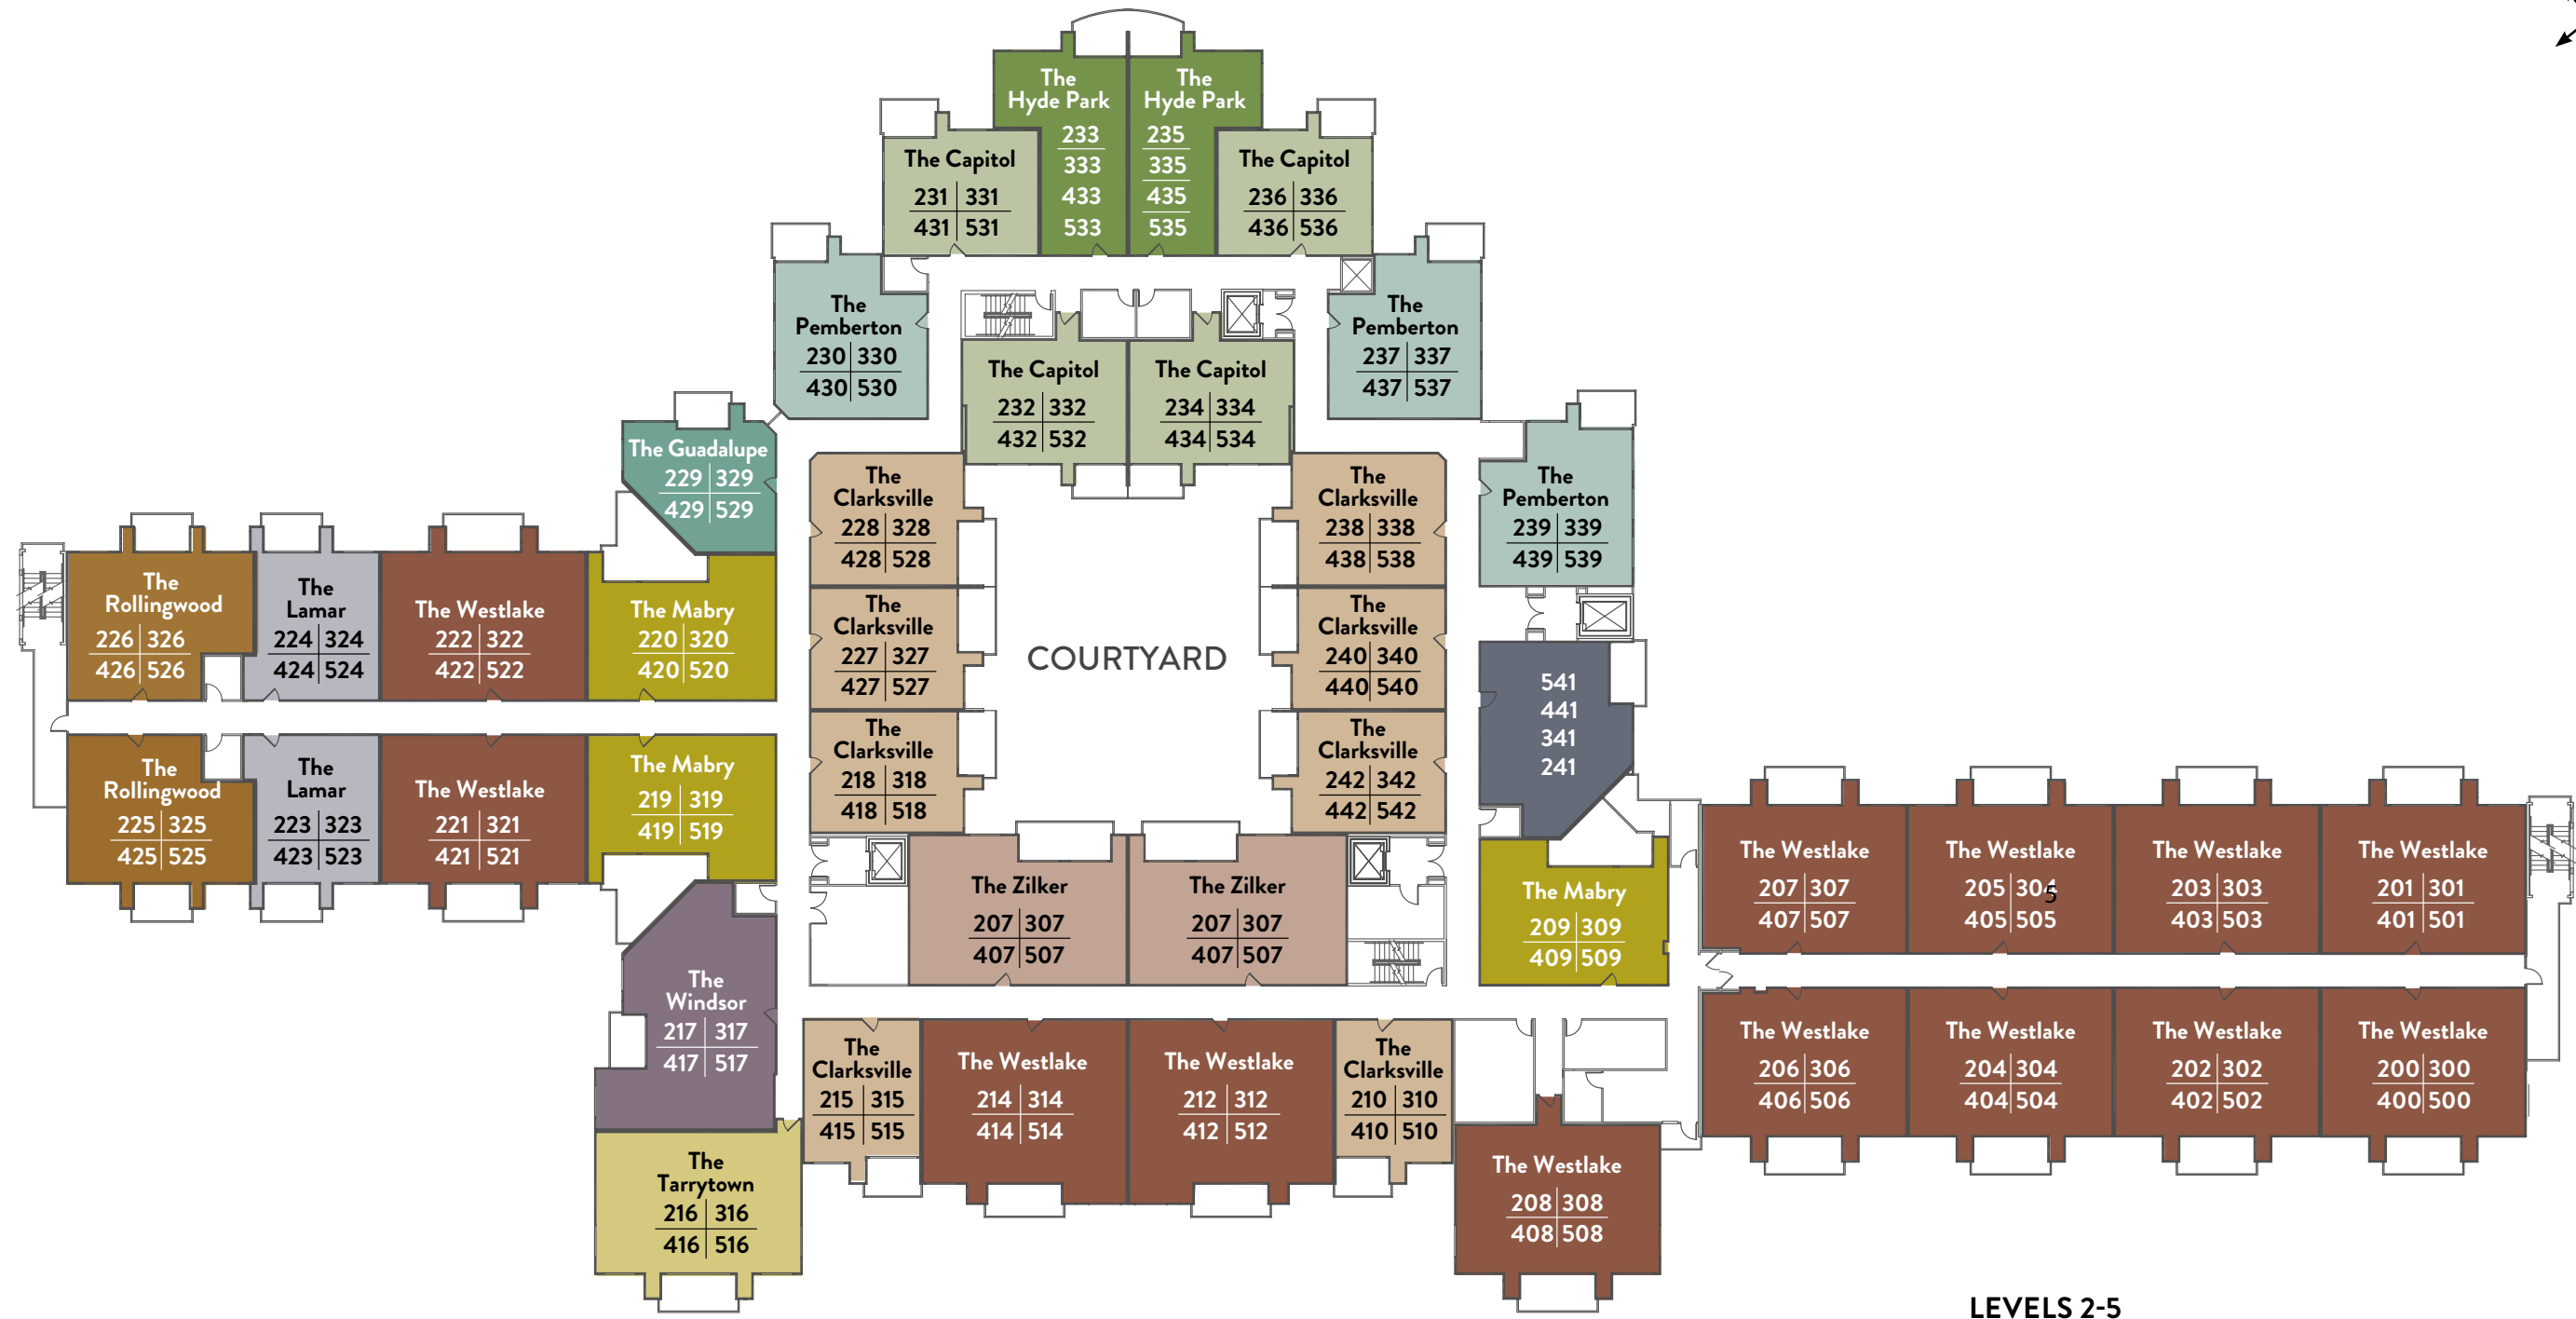

Atria at the Arboretum Site Plan

Atria AT THE ARBORETUM | AtriaArboretum.com

LEGEND

INDEPENDENT LIVING

- | | | | |
|--------------------------------|------------------------------|-------------------------------------|-----------------------------|
| THE CAPITOL
One Bedroom | THE HYDE PARK
One Bedroom | THE ROLLINGWOOD
One Bedroom | THE WESTLAKE
Two Bedroom |
| THE CLARKSVILLE
One Bedroom | THE LAMAR
One Bedroom | THE PEMBERTON
Two Bedroom Deluxe | THE WINDSOR
Two Bedroom |
| THE ENFIELD
One Bedroom | THE MABRY
One Bedroom | THE TARRYTOWN
Two Bedroom Deluxe | THE ZILKER
Two Bedroom |
| THE GUADALUPE
One Bedroom | | | |