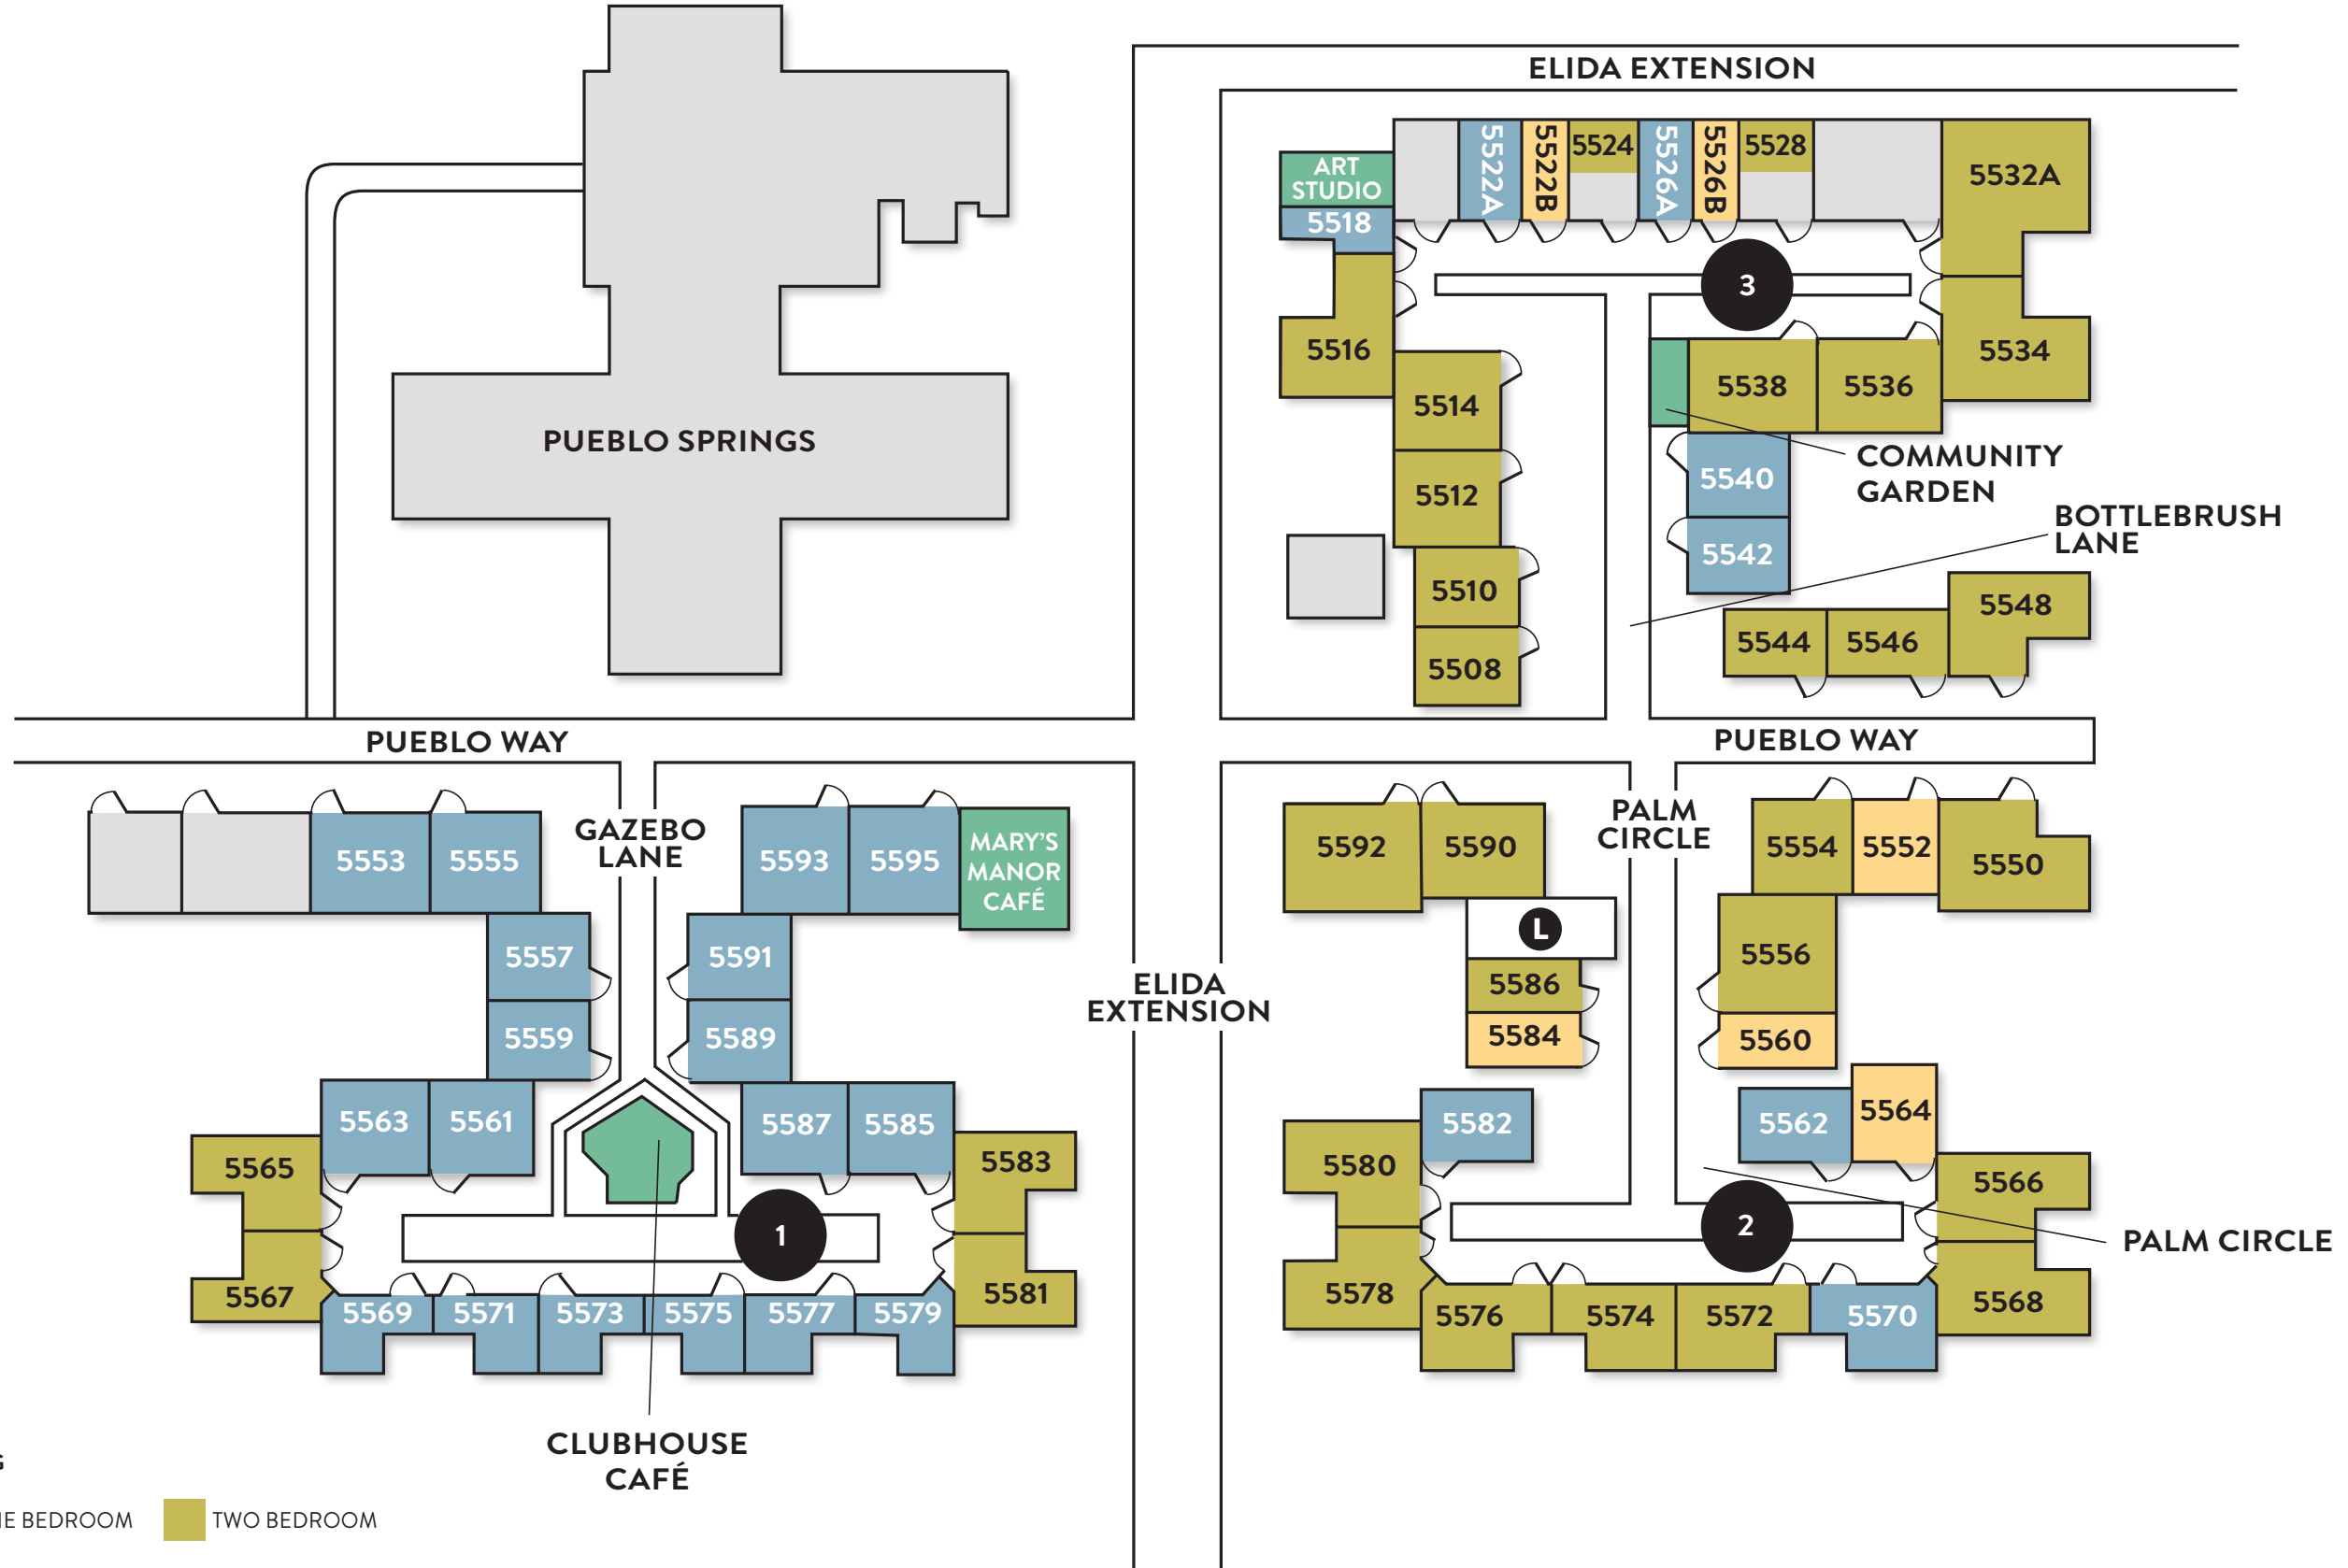

Atria Valley Manor Site Plan

LEGEND

INDEPENDENT LIVING

- STUDIO
- ONE BEDROOM
- TWO BEDROOM

- COMMUNITY AMENITIES

- LAUNDRY