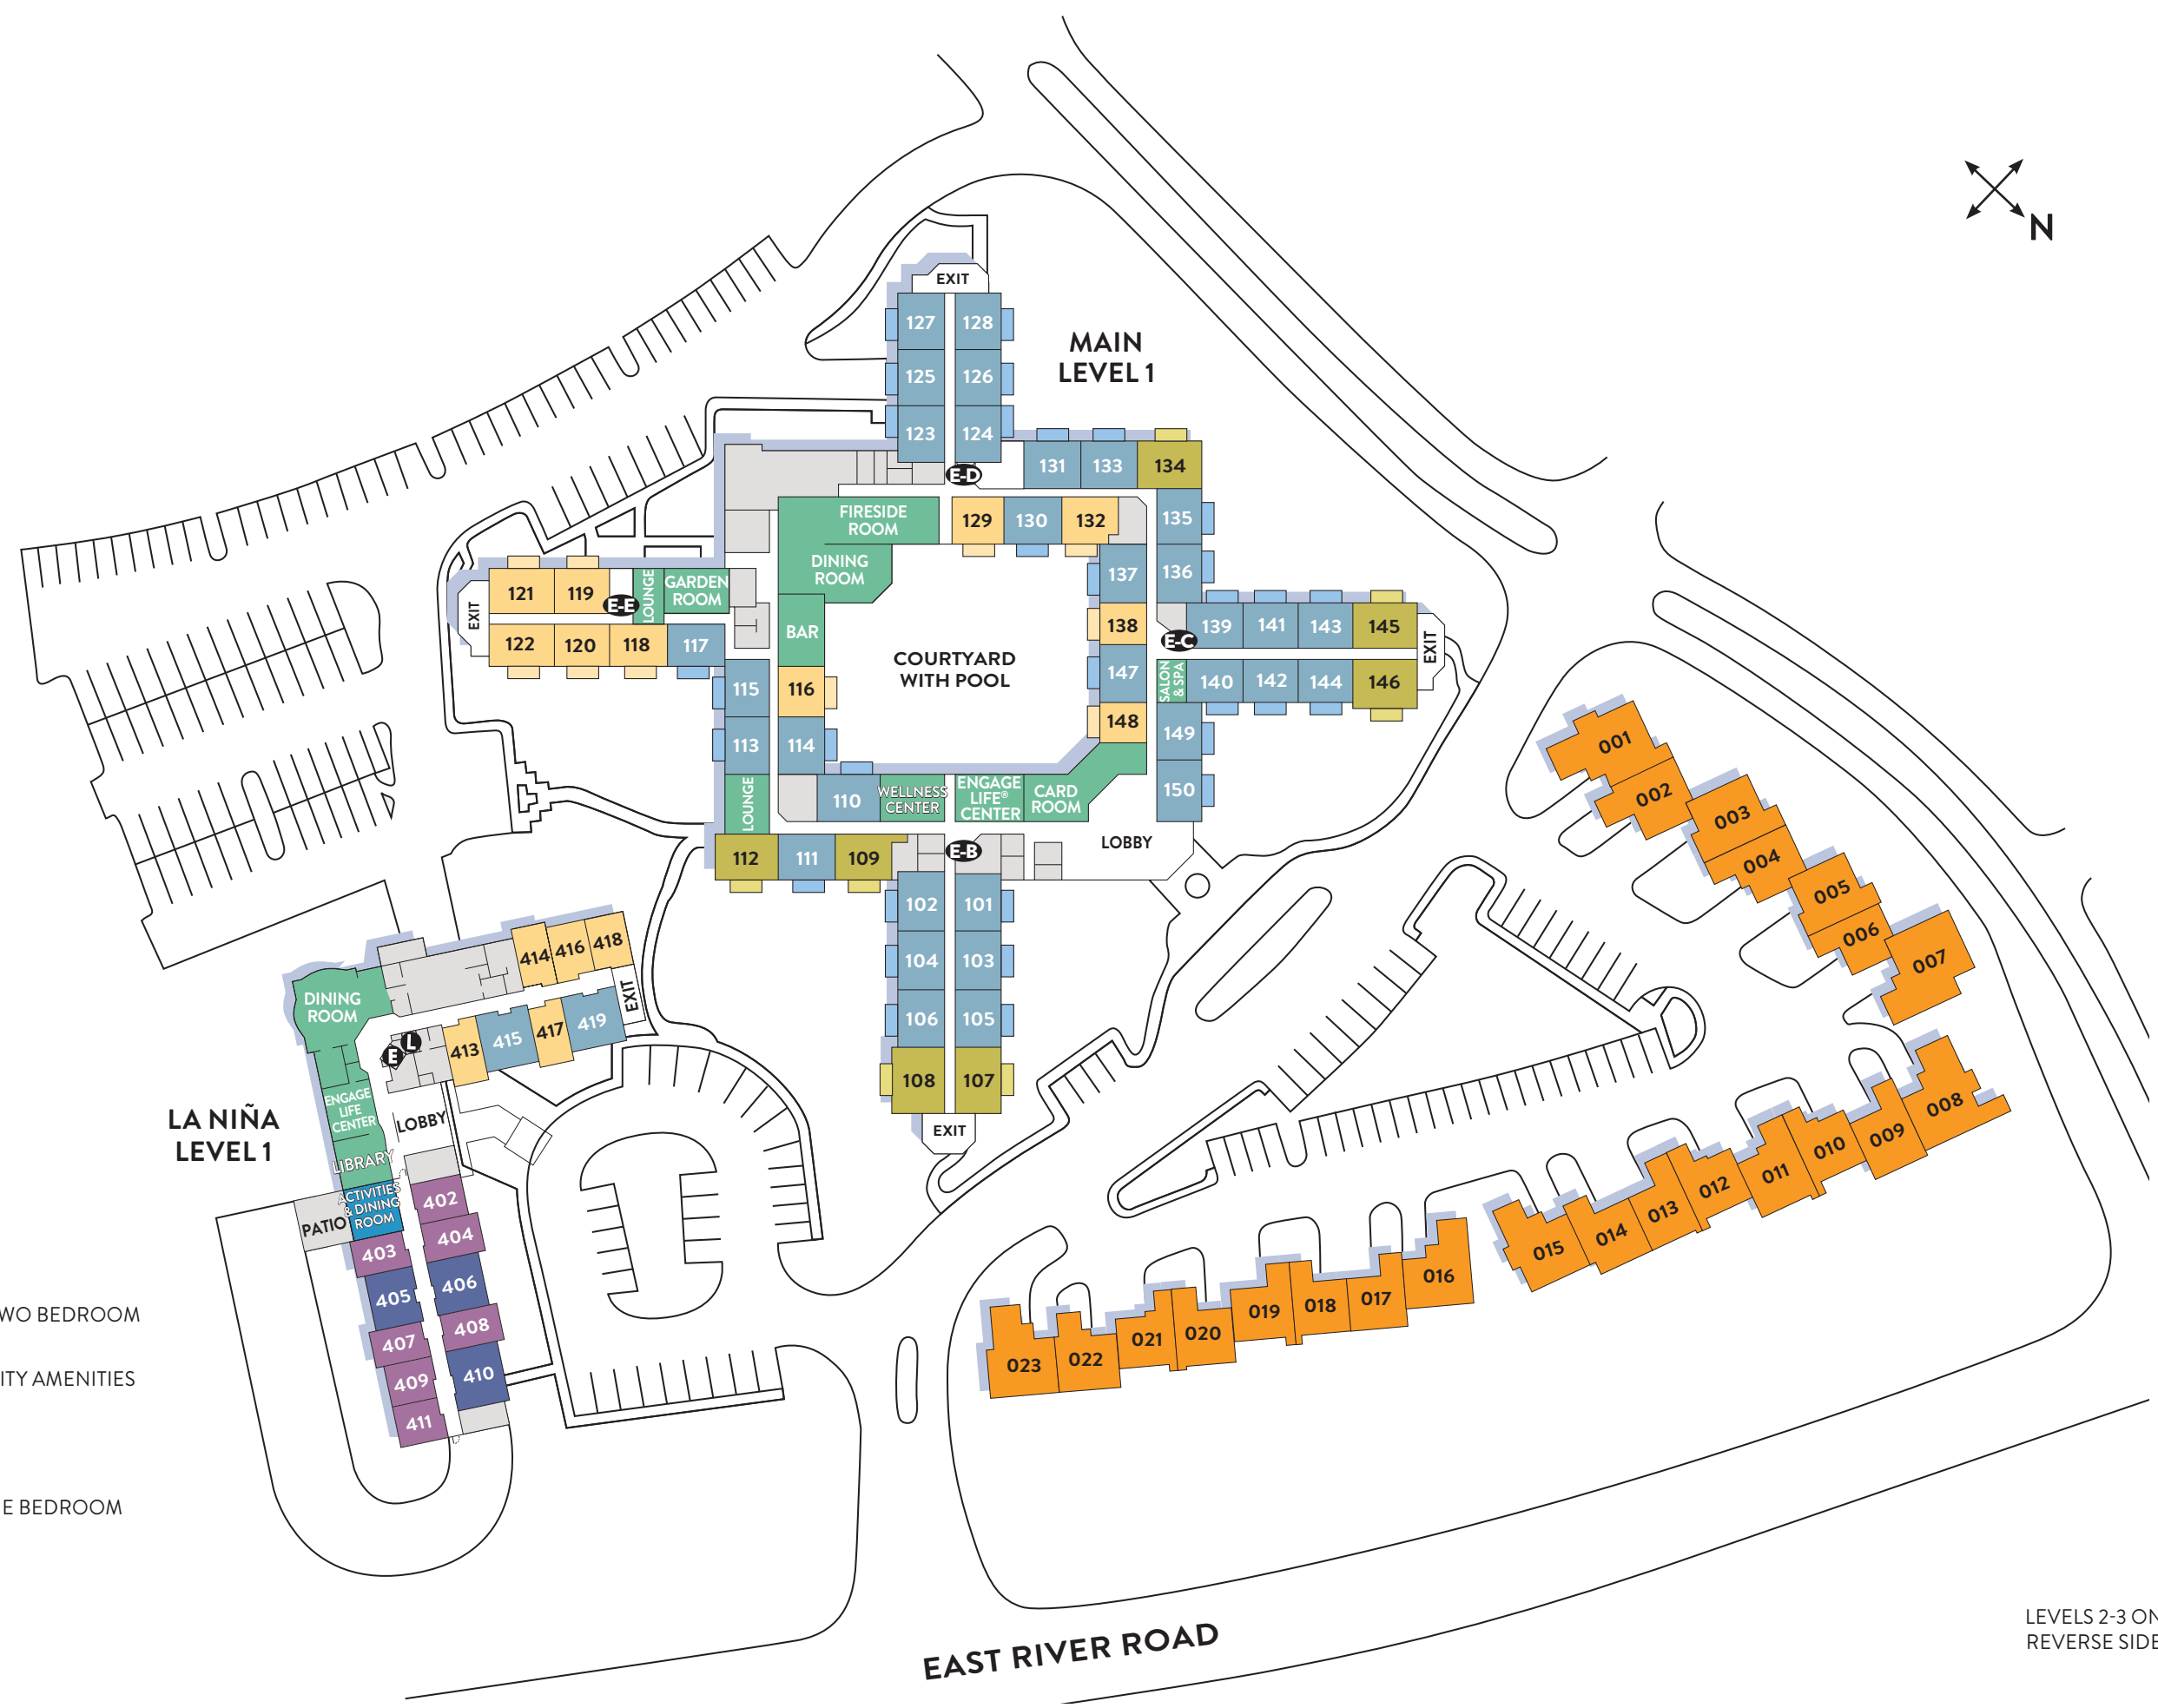

Atria Campana del Rio Site Plan

LEGEND

- INDEPENDENT & ASSISTED LIVING**
- STUDIO (yellow square)
 - ONE BEDROOM (light blue square)
 - TWO BEDROOM (green square)
 - TWO BEDROOM VILLA (orange square)
 - COMMUNITY AMENITIES (dark green square)
- LIFE GUIDANCE® MEMORY CARE**
- STUDIO (purple square)
 - SHARED SUITE (dark blue square)
 - ONE BEDROOM (teal square)
 - COMMUNITY AMENITIES (blue square)
- E** ELEVATOR **S** STAIRS

EAST RIVER ROAD

LEVELS 2-3 ON REVERSE SIDE