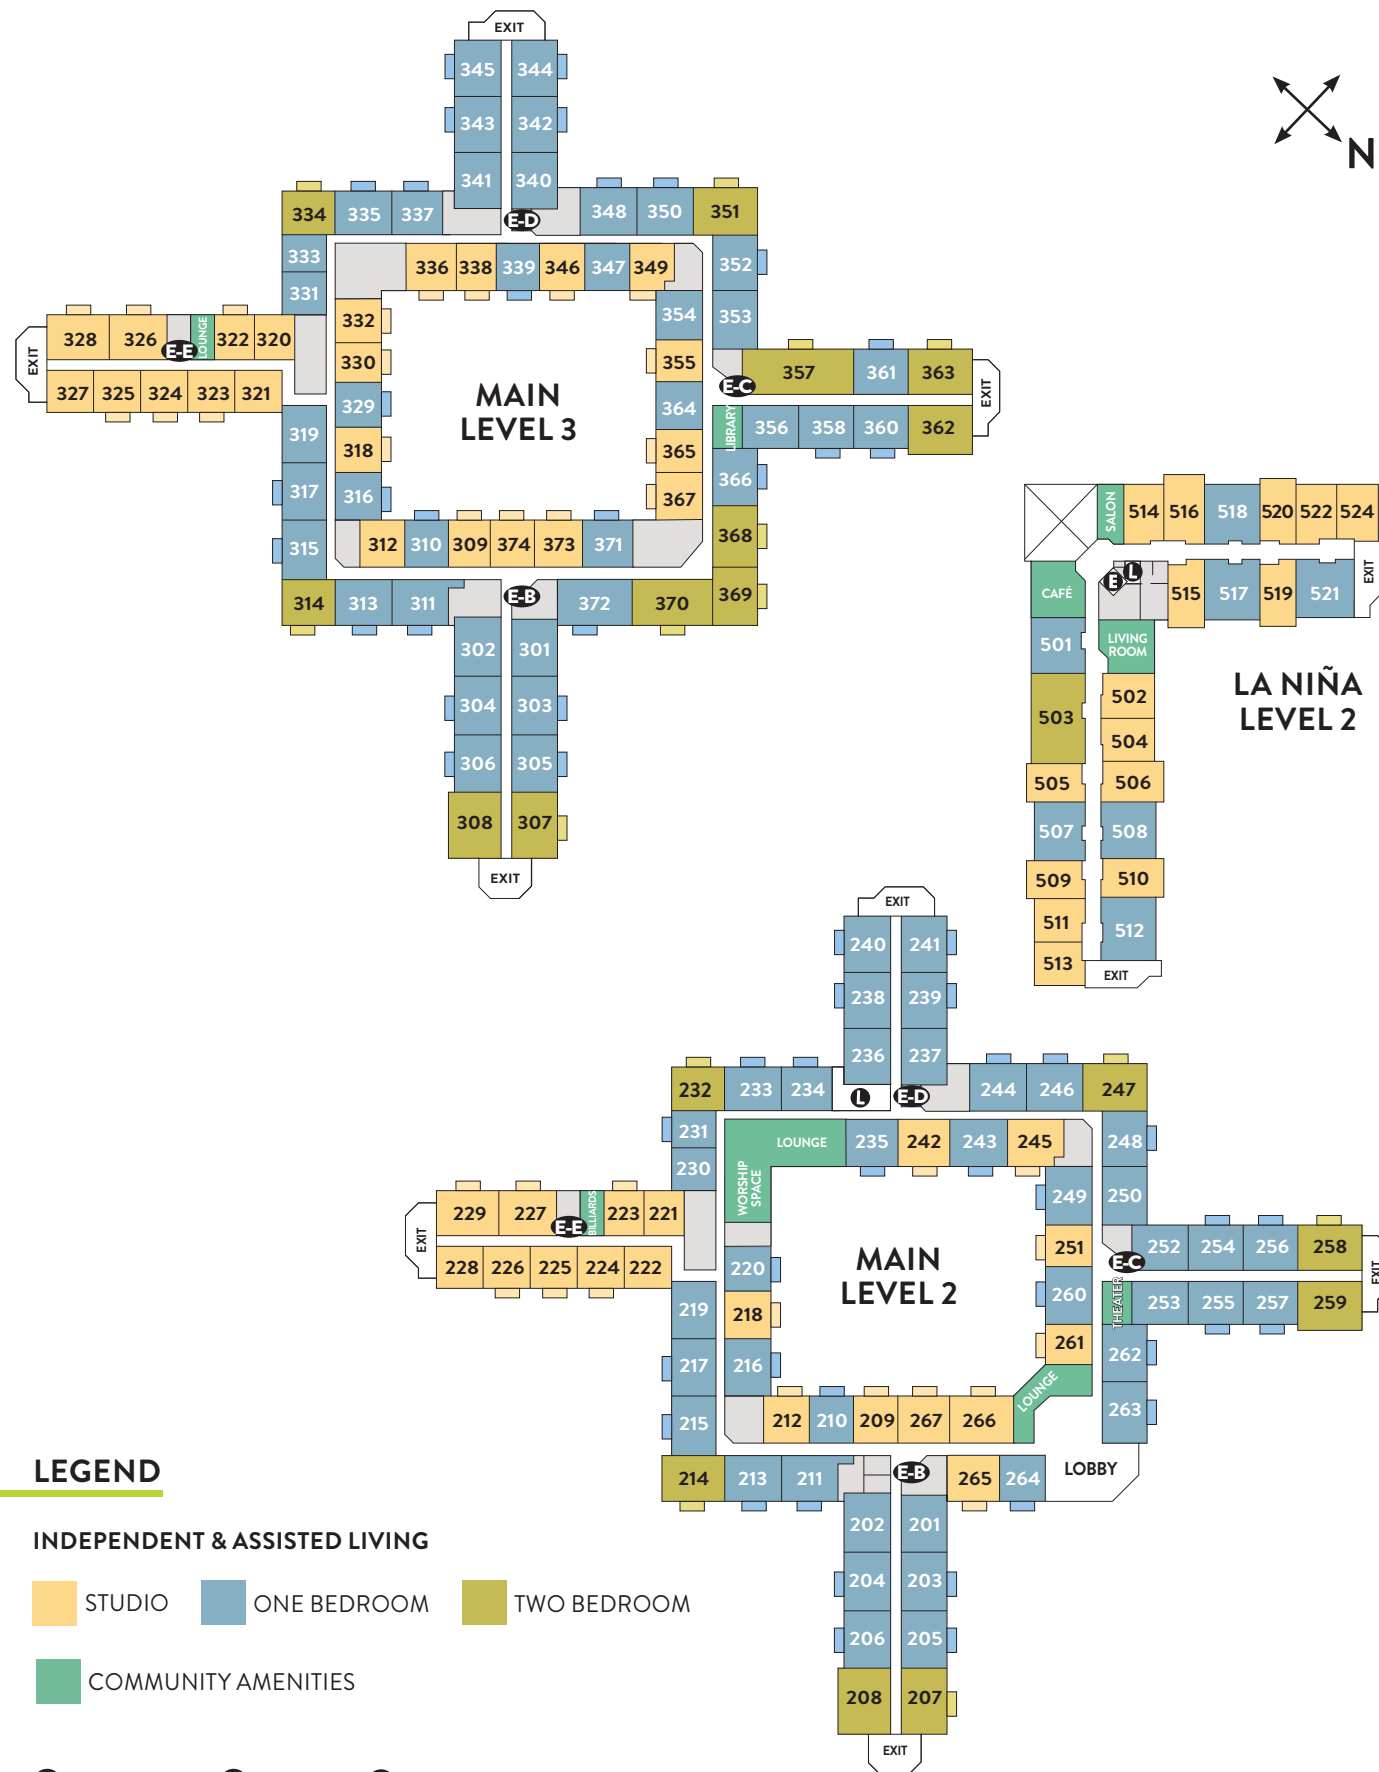

Atria Campana del Rio Site Plan

LEGEND

- INDEPENDENT & ASSISTED LIVING**
- STUDIO (yellow square)
 - ONE BEDROOM (light blue square)
 - TWO BEDROOM (green square)
 - TWO BEDROOM VILLA (orange square)
 - COMMUNITY AMENITIES (dark green square)
- LIFE GUIDANCE® MEMORY CARE**
- STUDIO (purple square)
 - SHARED SUITE (dark blue square)
 - ONE BEDROOM (teal square)
 - COMMUNITY AMENITIES (blue square)
- E** ELEVATOR **S** STAIRS

EAST RIVER ROAD

LEVELS 2-3 ON REVERSE SIDE