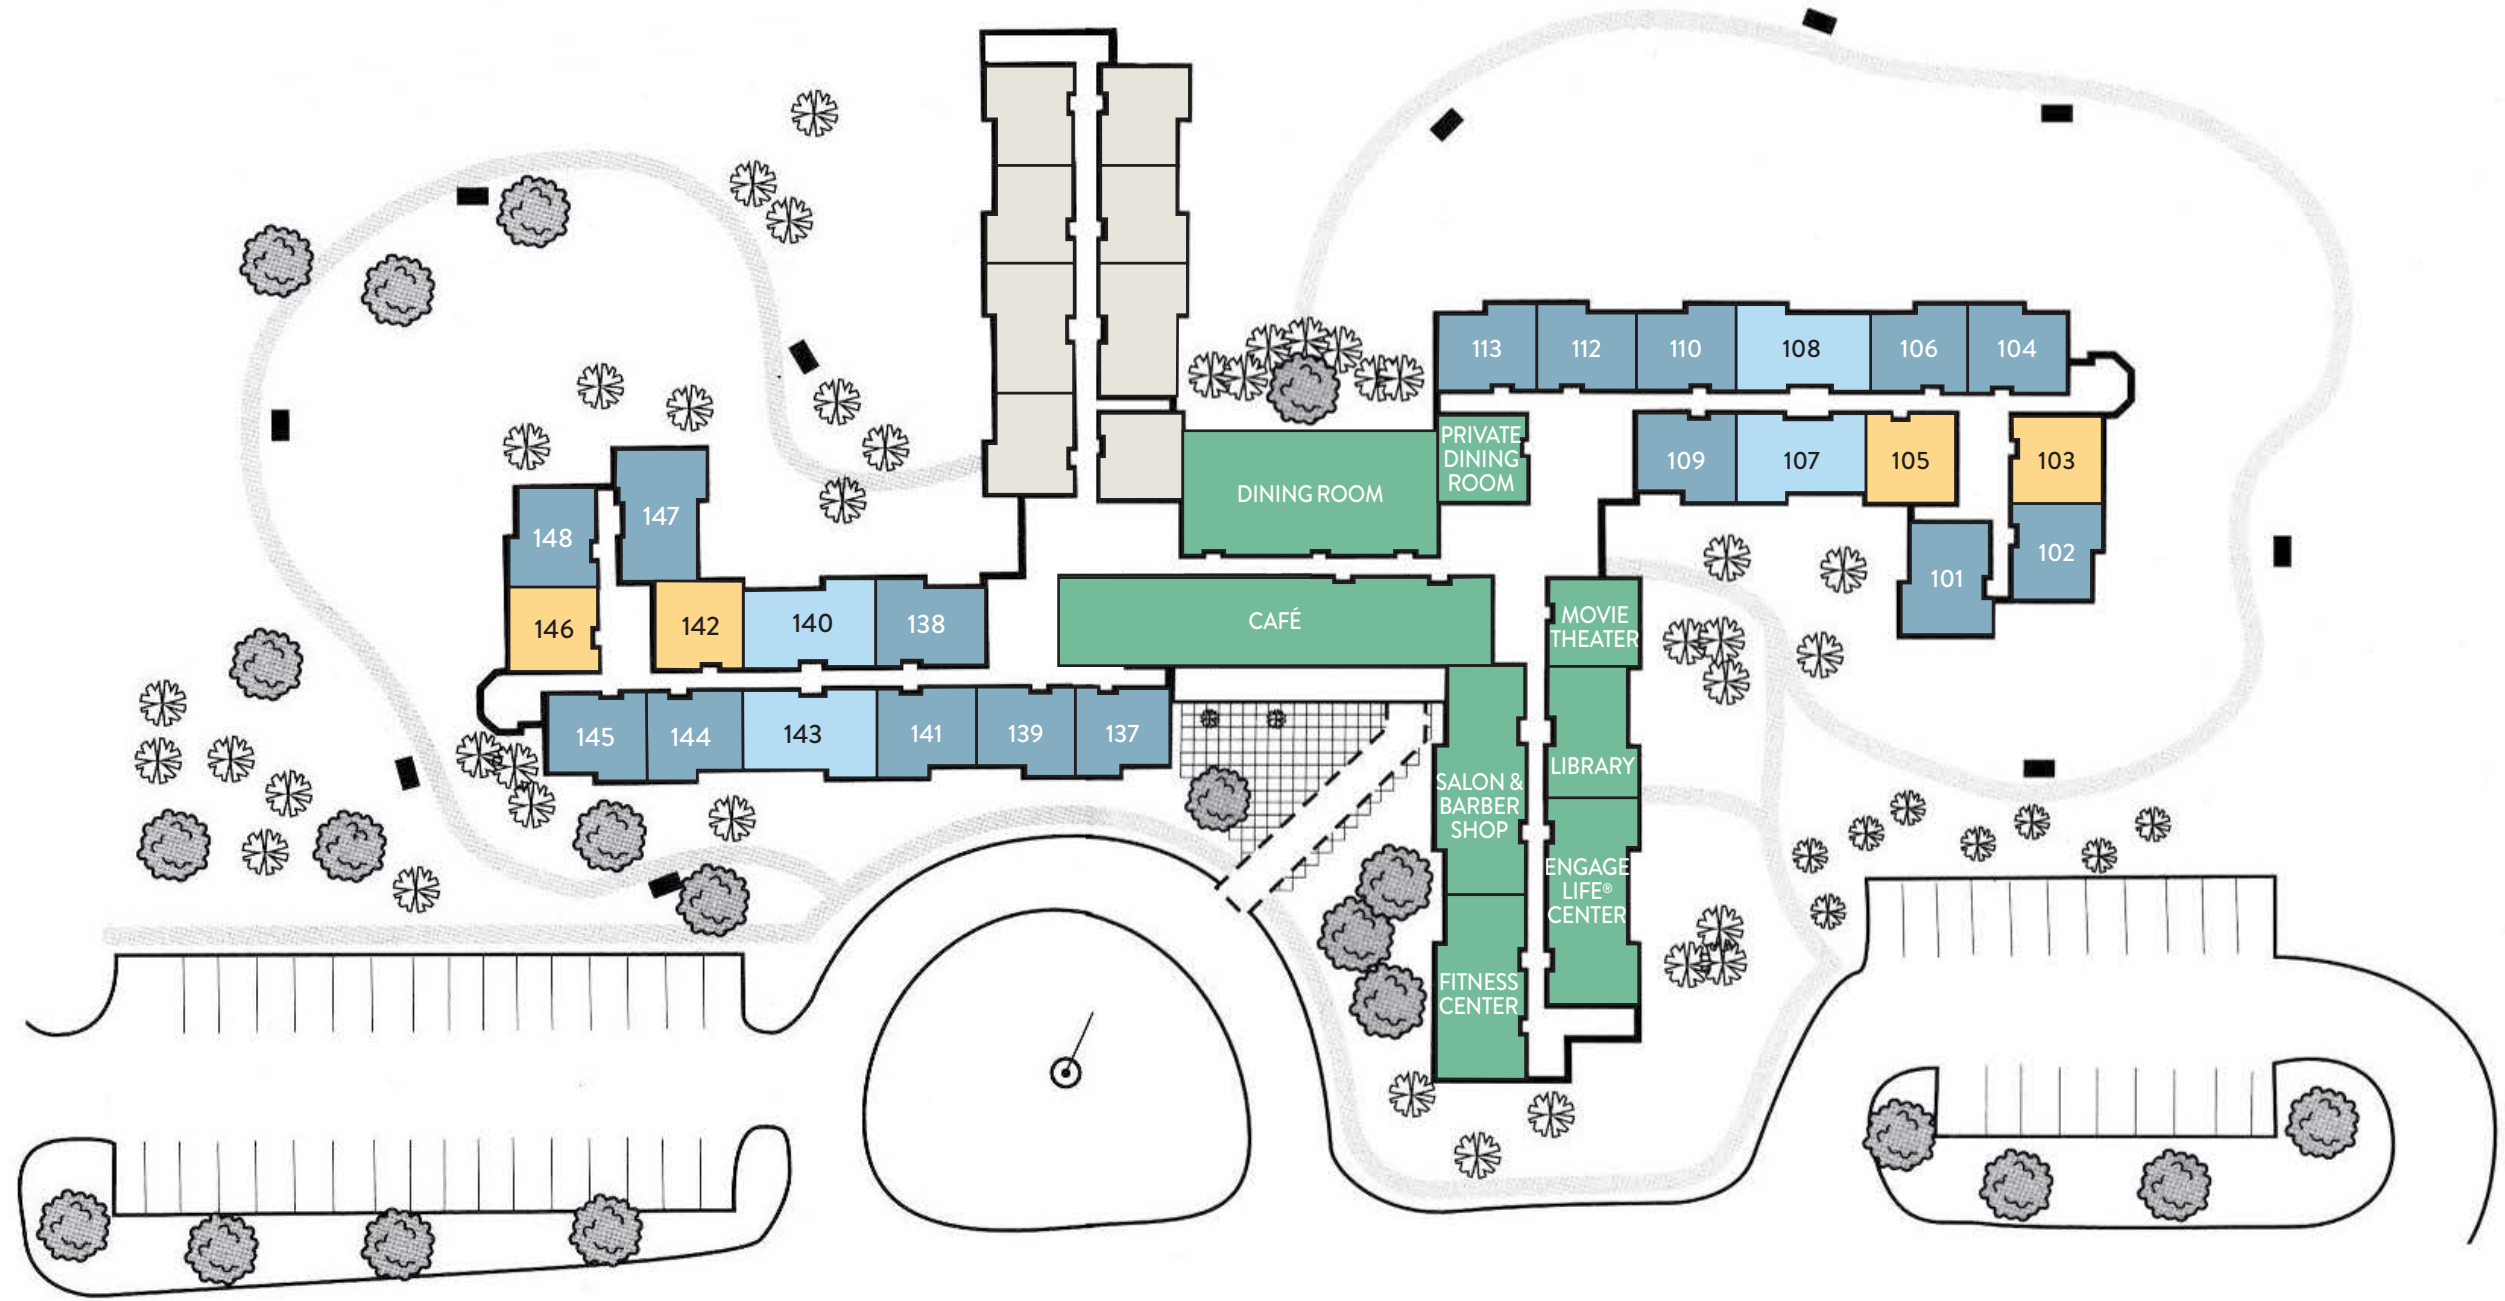

Atria Hertlin Place Site Plan

LEVELS 2-3

LEGEND

INDEPENDENT LIVING

- THE CAPTREE STUDIO
- THE HECKSCHER ONE BEDROOM
- THE GRAND BELMONT ONE BEDROOM DELUXE
- THE BELMONT TWO BEDROOM

Atria HERTLIN PLACE | AtriaHertlinPlace.com

LEVEL 1

LEGEND

INDEPENDENT LIVING

- THE CAPTREE STUDIO
- THE HECKSCHER ONE BEDROOM
- THE GRAND BELMONT ONE BEDROOM DELUXE
- COMMUNITY AMENITIES

LEVELS 2-3 ON REVERSE SIDE