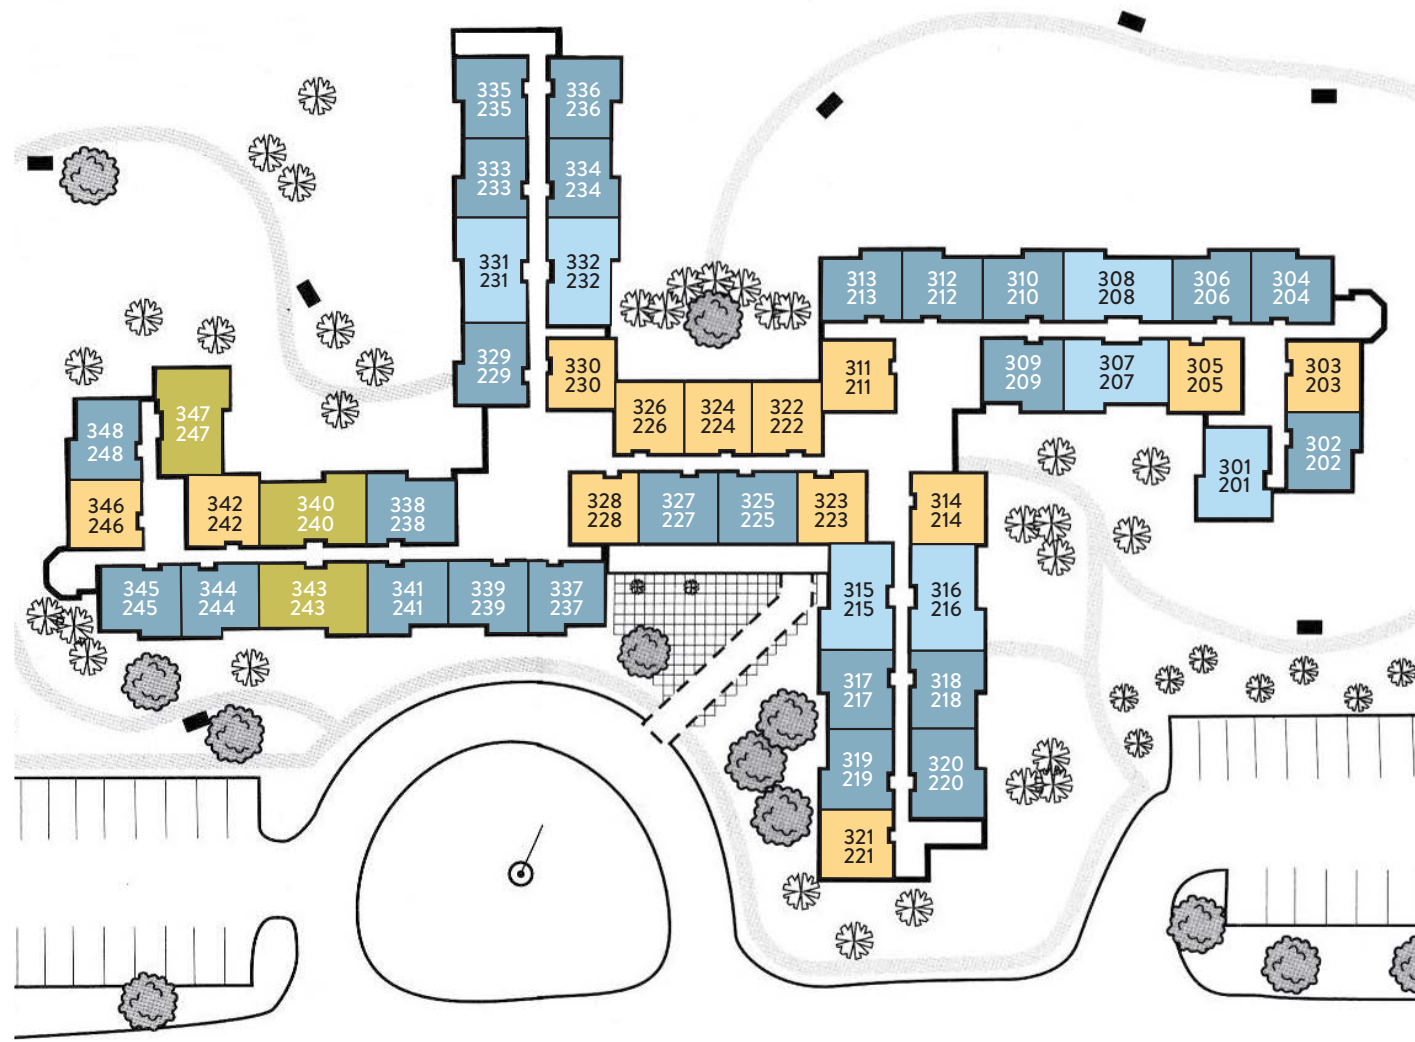

Atria Hertlin Place Site Plan

LEVELS 2-3

LEGEND

INDEPENDENT LIVING

- THE CAPTREE STUDIO
- THE HECKSCHER ONE BEDROOM
- THE GRAND BELMONT ONE BEDROOM DELUXE
- THE BELMONT TWO BEDROOM

Atria HERTLIN PLACE | AtriaHertlinPlace.com

LEVEL 1

LEGEND

INDEPENDENT LIVING

- THE CAPTREE STUDIO
- THE HECKSCHER ONE BEDROOM
- THE GRAND BELMONT ONE BEDROOM DELUXE
- COMMUNITY AMENITIES

LEVELS 2-3 ON REVERSE SIDE